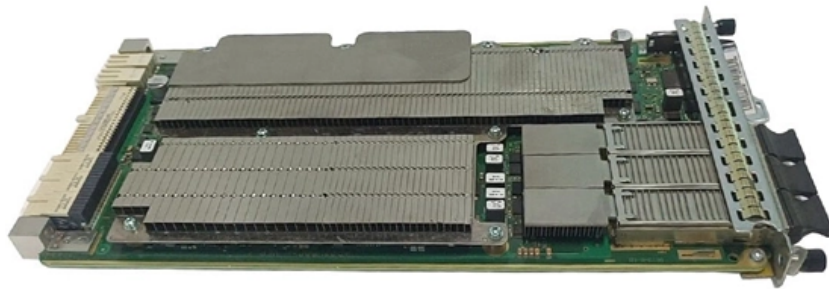

Adam Tas Corridor Energy

Anti-corrosion trough-type hot-dip galvanized cable tray

Anti-corrosion trough-type hot-dip galvanized cable tray

Hot-dip Galvanized Trough Cable Tray

The trough type bridge is well-equipped to withstand natural conditions and offers different options for metal surface treatment, including electrostatic powder

Trough Type Galvanized Cable Tray: Hot-Dip Zinc Coated, Enclosed

Trough Type Galvanized Cable Tray is a fully enclosed cable management system, typically made of Q235 steel with hot-dip galvanized coating for corrosion resistance. Its rectangular trough shape with