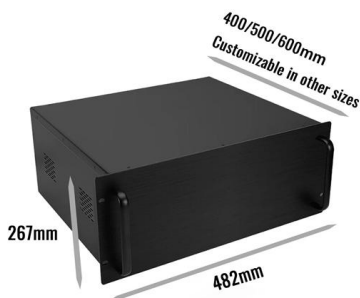

artwork, enhancing kitchen workspaces, or creating

Track lighting

Track lighting is a method of lighting where light fixtures are attached anywhere on a continuous track device which contains electrical conductors. This is in contrast to directly routing electrical

Top 10 Track Lighting Brands You Need to Know

Discover leading track lighting brands and compare key features. Learn 6 key considerations to choose the perfect system.

How to Choose the Best Track Lighting: Buyer's Guide

Explore our full range of H-track lighting options to find the perfect fit for your space.