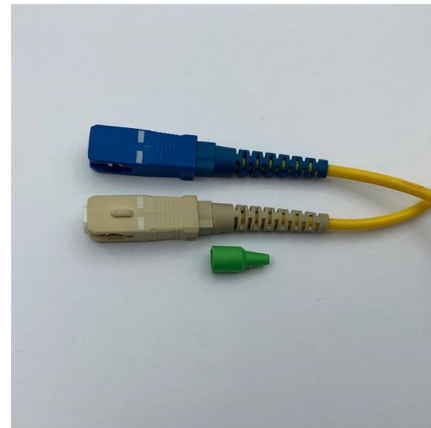

SMARTPATCH Intelligent Systems , Leviton Network

SMARTPATCH provides simple and controlled management and recording of common network changes such as those resulting from office moves and terminal

Siemon Angled Patch Panels

Siemon has added new angled Smart Patch Panels (SPP) to its full MapIT G2 intelligent infrastructure management (IIM) solution.