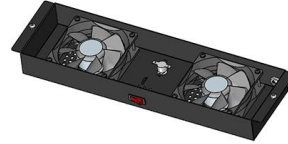

Argentina Plug Type - Do I Need a Travel Adapter?

Are you wondering what the Argentina plug type is including type C and I? Learn about adapters you'll need for a hassle-free experience here.