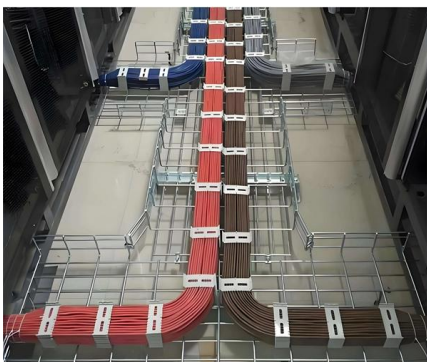

Argentina, Brazil, Chile, European, American,

WHITE. Notes: * Wall box has 83mm (3.28") mounting centers. Same as American 2X4 wall boxes. * Not for use with #74900-MCS, #74900-MCSV W.P. covers.