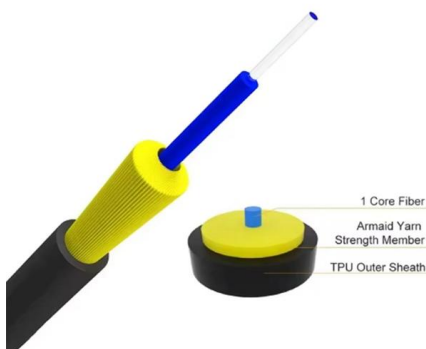

12 Types of Electrical Boxes and How to Choose

Learn about the many common types of wall and ceiling electrical boxes for switches, outlets, light fixtures, ceiling fans, and junction boxes.