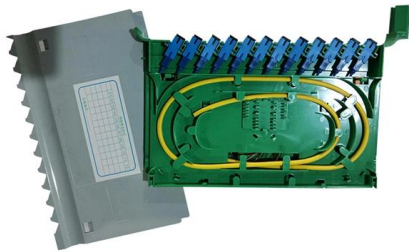

## 12 Types of Electrical Boxes and How to Choose

Learn about the many common types of wall and ceiling electrical boxes for switches, outlets, light fixtures, ceiling fans, and junction boxes.

## ARGENTINE WIRING DEVICES

Mounts directly to standard American 2" x 4" wall boxes. NOTE: See page 97 for modular design receptacle. Flush wall plate. White. Fits single receptacle No. 84110. Argentine single snap-in panel