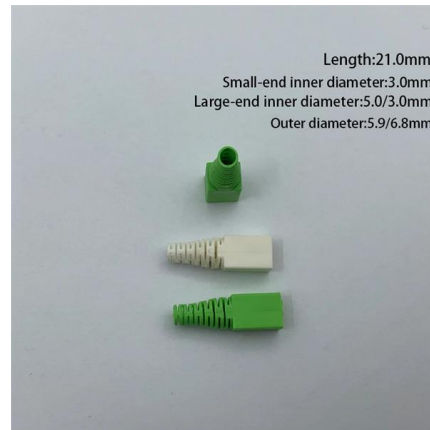

AshwinD24's gists · GitHub

GitHub Gist: star and fork AshwinD24's gists by creating an account on GitHub.

Wall-mounted electrical enclosure, Wall-mounted electrical box

Find your wall-mounted electrical enclosure easily amongst the 135 products from the leading brands (TAKACHI, Edit Elektronik, Safybox,) on DirectIndustry, the industry specialist for your

IDE Electric

Manufactured with high-durability halogen-free plastics and are available in a range of from 10 to 125 Amperes and from 24 to 500 Volts, with IP44-IP54-IP67 protection.