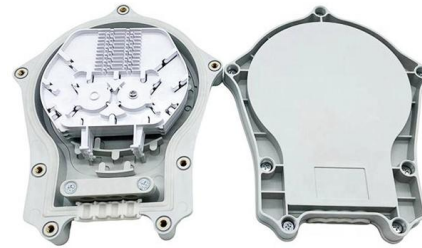

## 12 Types of Electrical Boxes and How to Choose

Learn about the many common types of wall and ceiling electrical boxes for switches, outlets, light fixtures, ceiling fans, and junction boxes.

## ARGENTINE WIRING DEVICES

Mounts directly to standard American 2" x 4" wall boxes. NOTE: See page 97 for modular design receptacle. Flush wall plate. White. Fits single receptacle No. 84110. Argentine single snap-in panel