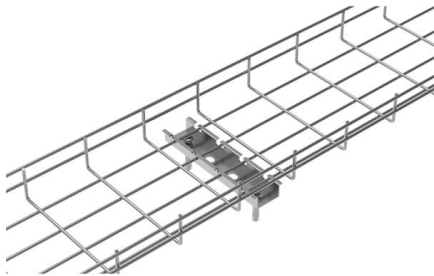

2 Core Single Mode Armored Fiber Patch Cord

The armored patch cord is engineered for environments where a standard patch cord would be prone to damage. Our 2-core single-mode