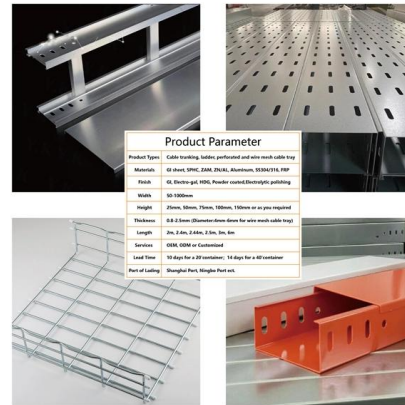

durability, flexibility, and reliable performance in the most demanding environments.

Armoured Patch Cords

Corning's Armoured Patch Cords exhibit the same outstanding performance as the standard patch cords. The Armoured cable features an interlocked stainless steel