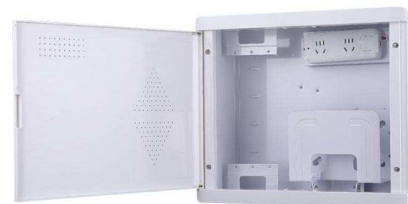

Armored Fiber Optic Patch Cord with High Tensile

Overview GAOTek armored fiber optic patch cord with high tensile & crush resistance cable is composed by Spiral steel tube, Aramid yarn strength member