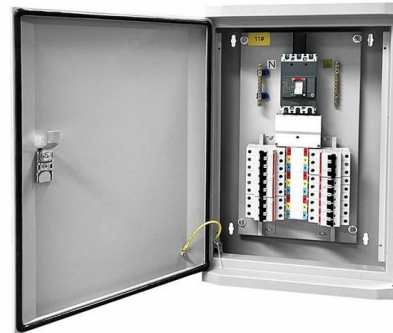

Direct Buried Fiber Optic Cable

Whether it's a solid armored fiber optic cable buried directly in the ground, or a conduit that can pass anything, a direct burial fiber optic cable is an ideal