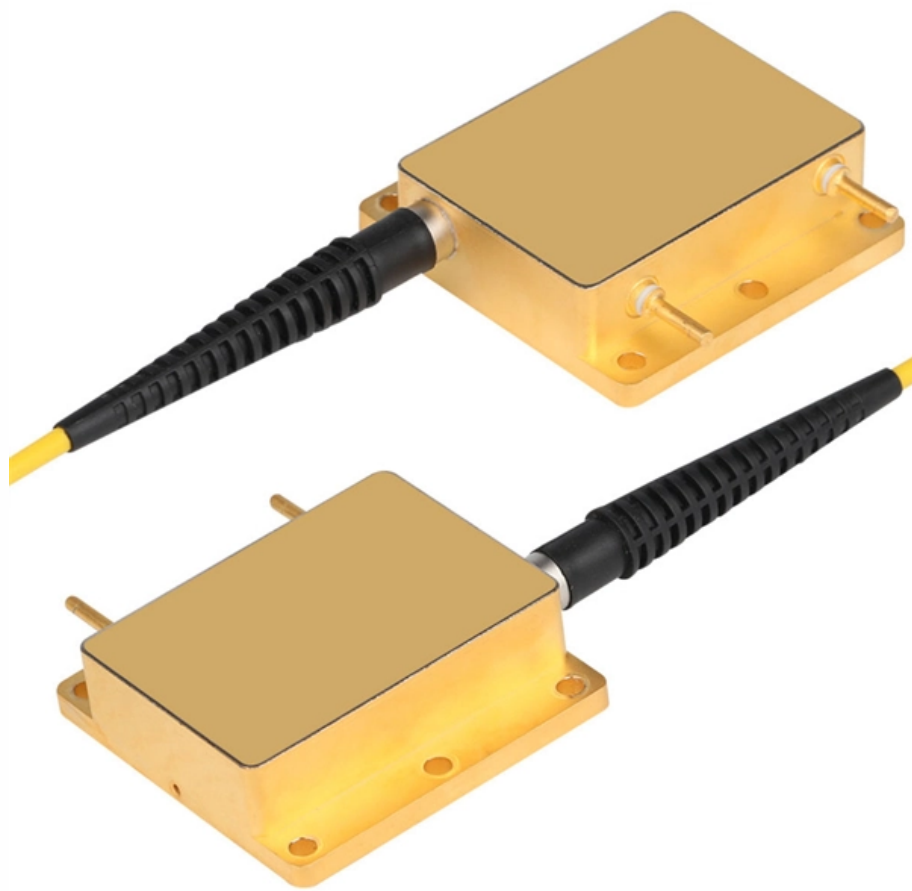

Adam Tas Corridor Energy

Aurora PoE Switch

Overview

The Aurora IP-24PoE+ is the first ever 24 port PoE+/PoH+ injector to deliver power on a 10G connection. This allows for a clean installation of any 1G or 10G PD capable device, alleviating the.

Aurora PoE Switch

Aurora IP-24PoE+ 24 Port 1G/10G PoE+/PoH+ injector

It is compatible with any standard 1G or 10G network switch and will deliver up to 30 watts of power per port. This allows for a clean installation of any 1G or 10G PD

Aurora 24 Port 1G/10G PoE+/PoH+ injector 1RU

Description The IP-24PoE+ is the first ever 24 port PoE+/PoH+ injector to deliver power on a 10G connection. It is compatible with any standard 1G or 10G network switch and will deliver up to 30

IP-24PoE+ , 24 Port 10G PoE+/PoH+ Injector 750 Watts , Aurora

The IP-24PoE+ is the first ever 24 port PoE+/PoH+ injector to deliver power on a 10G

connection. It is compatible with any standard 1G or 10G network switch and will deliver up to 30 watts of power per