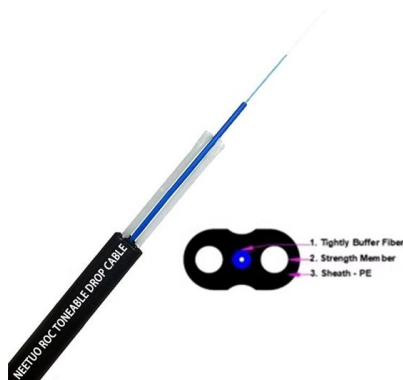

Drivetech 4x4 Power Distribution Box

At Repco, we have all the Battery Boxes you need to stay connected, including Drivetech 4x4 Power Distribution Box - DT-02011. Browse our selection and order online today.