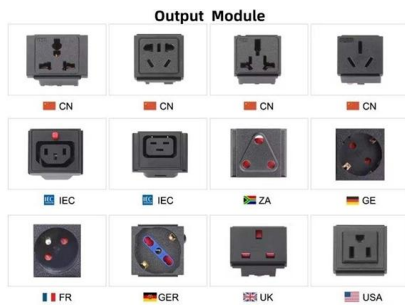

Why Choose Us

Poly Boards

Poly moulded portable distribution boards of all shapes and sizes

Temporary Power Distribution Boxes and Carts , Raptor Supplies

Explore Temporary Power Distribution Boxes and Carts from reputed manufacturers nctact us for best deals. NET30 Terms Available , Australia & New Zealand Delivery , sales@raptorsupplies ,