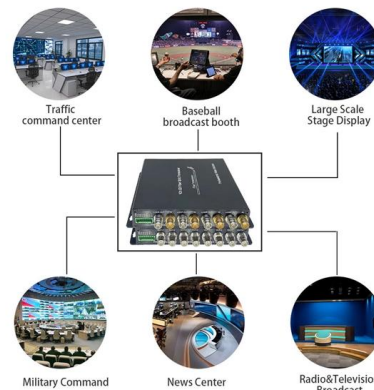

Australian Distribution Boxes: Key Features and How E

In this article, we'll explore the key characteristics of distribution boxes used in Australia, and how E-abel's high-quality, certified products meet the