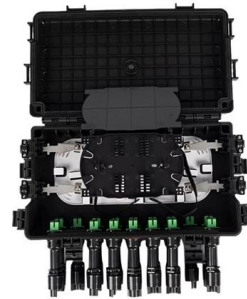

Can Be Installed: 12 Fiber Optic Adapters or 1 pc 1 to 8 Insert Optical Splitter. Item Type:Fiber Optic Distribution Box. Used in the integration of the incoming cable and the drop cable,

AFL

Prepare and load two fibers simultaneously while automated fiber-length adjustment, alignment, and setup help eliminate rework, reduce prepping time, and minimize physical strain and fatigue for both

24 Core Fiber Optic Splice Tray

Fiber optic splice trays are located at intermediate points along a route where cables are required to be joined or at the termination and patch panel points at the end of fiber cable runs. Splice trays

24 core hat -type optical cable joints

24 core hat-type optical cable joints, also known as fiber optic splice closures, are an essential component in fiber optic communication networks. These joints allow for the connection