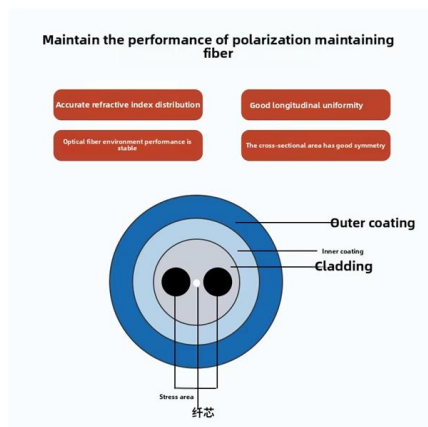

INLINE FIBER OPTIC SPLICE CLOSURE 24 -48

The product provide with six fiber cable in-out round ports and the cable diameter is from F10-F23. It can be used in aerial, duct and direct buried application.