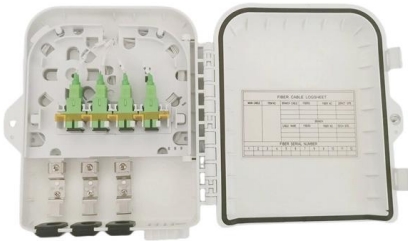

Dome Splice Closures , JFDL1224

Constructed from high impact and heat resistant thermoplastic materials, the closure utilises the industry's most effective cable sealing technology to deliver

12 Ports Weatherproof Fiber Splitter Distribution Box, 20

The indoor& outdoor 12 port optical distribution box supports 2 entry cables with dia \leq F12,

Which accommodates a 1x8 mini PLC splitter for 20 cores splice.

Fiber Optic Splice Closures Horizontal 12 24 Core

Fiber Optic Splice Closures are suitable for common cable and optical cable. The connector box main purpose is to connect outdoor distribution cable to indoor cable.

SP-GJS-24C 12core 24Core inline Type Fiber Optic

SP-GJS-24C 12core 24Core inline Type Fiber Optic Splice Closure Product Model SP-GJS-24C Product Description A, sp-GJS-24C is made of high impact

Buy Splice Cassette With Lid

Product Description Splice Cassette with Lid 24 FibreA budget 24 splice tray with lid. Trays are stackable and interlock on top of each other (without the need for