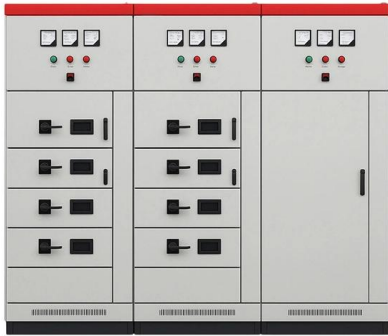

Top Cable Tray Manufacturer in Pune , Indmark Cable

Ladder-type cable trays are an essential components of modern electrical and data cable management systems. These versatile structures provide robust support

Types of Cable Trays: Ladder, Perforated, Basket, Solid

Explore all types of cable trays--ladder, perforated, basket, solid, and channel. Learn their uses, materials, pros, cons, and key differences.

Cable management , Cable tray , Cable ladder rack , Eaton

As the industry leader in cable tray, Eaton offers one of the widest ranges of B-Line series cable management solutions available in the market today. With unmatched quality and service, we offer a