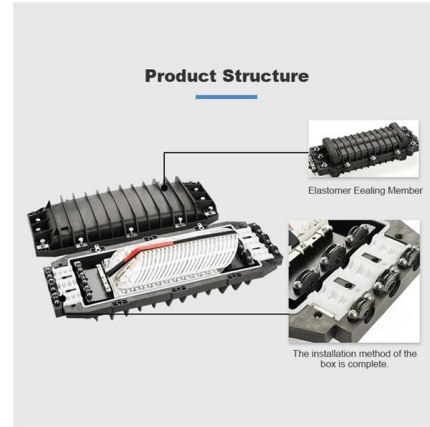

TOP 5 Cable Tray Manufacturers in Europe

Specializes in custom cable tray systems across Europe, focusing on ladder and perforated trays. Experts in GRP cable trays, ideal for extreme environments with