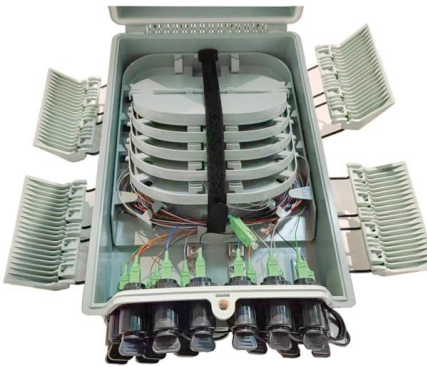

Cable trays Cable trays

A cable tray is typically a solid or perforated channel. Cable ladders (also called cable rungs) feature cross-members and are ideal for heavy power cables. Cable

Cable Ladder

Cable Ladder Cable ladder, also known as ladder type cable tray or ladder cable rack, is specially designed and engineered with side rails with rungs for routing

Ladder Type Cable Trays

These cables trays also available as welded type with high grade galvanized sheet and other materials such as painted and powder coated finish on mild steel.

Monaco Distributors , Fibre Reinforced Plastic

Monaco Distributors , Fibre Reinforced Plastic