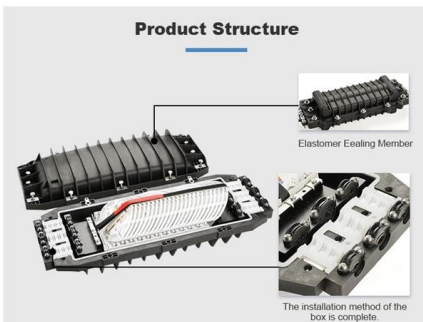

As the industry leader in cable tray, Eaton offers one of the widest ranges of B-Line series cable management solutions available in the market today. With unmatched quality and service, we offer a

Cable trays Cable trays

A cable tray is typically a solid or perforated channel. Cable ladders (also called cable rungs) feature cross-members and are ideal for heavy power cables. Cable

Cable Ladder

Cable Ladder Cable ladder, also known as ladder type cable tray or ladder cable rack, is specially designed and engineered with side rails with rungs for routing