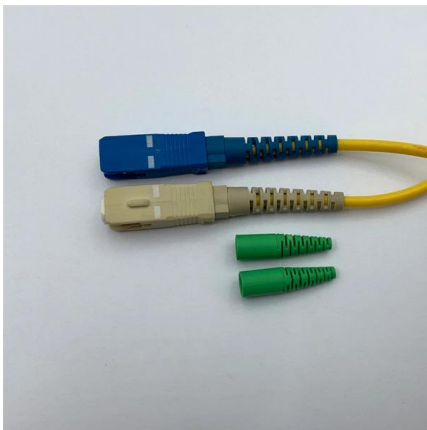

Wire Mesh and Cable Trays , Legrand Data Center

Cablofil wire mesh cable tray, a high-quality, reliable cable management solution for data centers. Benefit from easy installation, maximum cable capacity, improved