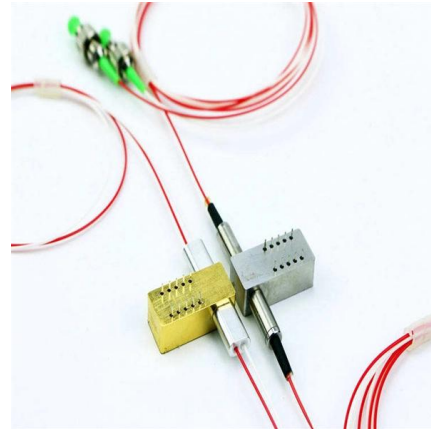

thank you to Mr Eric Wing from Lynda . I have learned