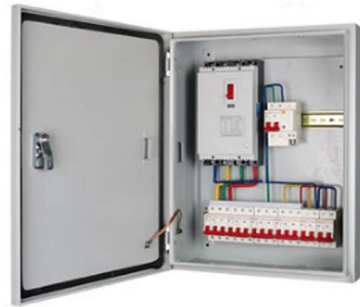

Adhesive Glue Delivery Systems

Eastglue offers hot melt adhesive feeders which increase productivity and reduce equipment down time by keeping the adhesive supply unit automatically full.

Adhesive dispensing equipment , pcba automatic glue

Powerful industrial PC platform with multi-functional dispensing system, perfectly compatible with eight-axis dispensing + auxiliary inspection. Can be equipped

Applications and Advantages of Automatic Box-Gluing Machines

An automatic box-gluing machine, also referred as an automatic folder gluer machine, is used to accelerate the process of assembling boxes by automatically dispensing glue and folding the flaps.