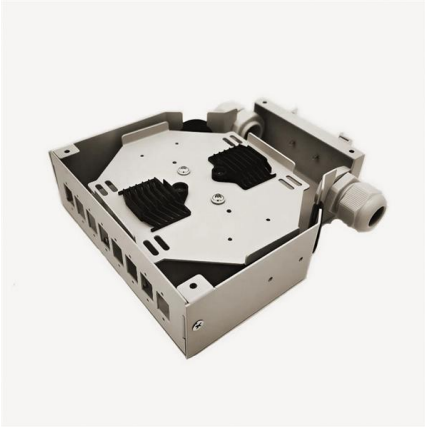

AEC

AEC - Automatic Glue Applicator A Sequencer Belt Conveyor allows the operator to stage several parts in its bottom feed reserve to increase productivity by

Glue Dispensing , Nordson EFD

Adhesive dispensing equipment from Nordson EFD includes manual to automatic glue dispensers that provide exceptional process control for manufacturers.

Glue Dispensing: Process, Techniques & Quality

The glue dispensing process is essential across various industries that require precise and efficient glue application for strong and reliable glue bonding.