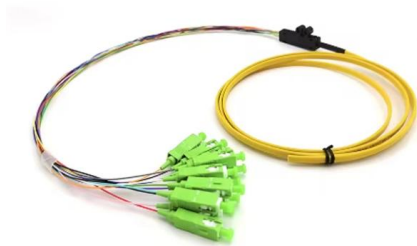

808nm Single-mode laser diodes - Sheumann Laser

High brightness, quality, and reliability are the foundation of our single-mode laser diode product family. Our 808nm single-mode laser diodes are capable of