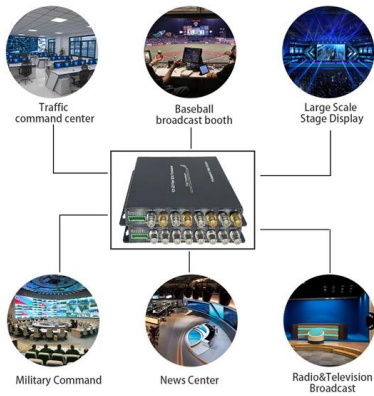

Calibration of Measurement Instrumentation , SGS Ghana

Working with your facilities and management personnel, SGS experts can provide equipment calibration, which meets exacting standards. We assist you with certifying meter accuracy and the calibration of

Industrial Metrology

The Department also organizes training workshops/seminars on measurements for industry with regards to the use and calibration of process control equipment. Below are the major areas of measurement