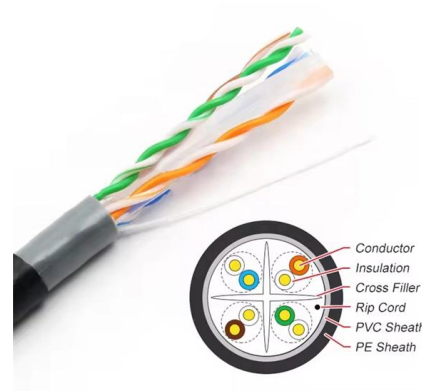

What Is PAM4? What Are the Advantages of PAM4?

Thanks to its advantages of high transmission efficiency and low costs, PAM4 has been widely used in 50G, single-wavelength 100G, and 400G (non-ZR) optical modules, and plays an