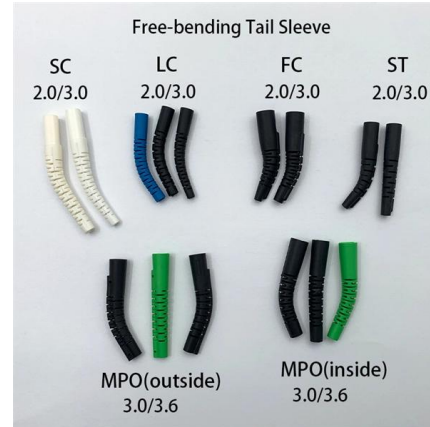

wish to send a product back to us, you may return most