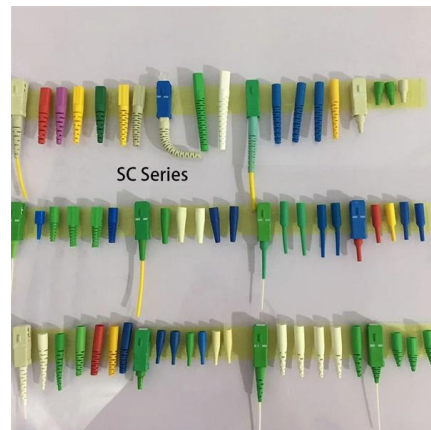

Durable FTTH Terminal Box , Fiber Termination

FTTH Termination Box available for the distribution and terminal connection for various kinds of optical fiber system, Some are used for indoor cabling and others

Fiber Optic Distribution Inline Joint Enclosure Box 12 24

Fiber Optic Distribution Inline Joint Enclosure Box 12 24 48 96 Cores Junction Box Ip68 Horizontal Splice Closure Weidan Electronics Fiber optic splice closure is