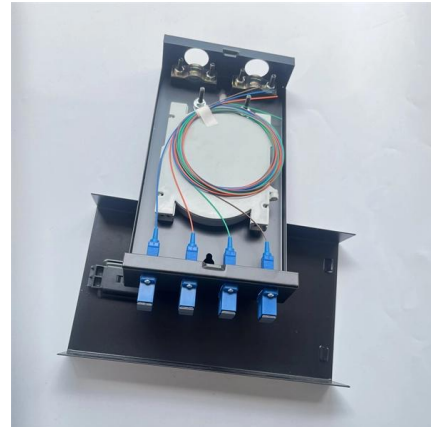

ALLAN 86mmx86mm FTTH Fiber Panel Fiber Optic

The Allan FTTH Fiber Panel is a compact 2-core wall-mount fiber optic terminal with dual SC connectors. This plastic junction box provides a secure, outdoor-friendly

SJ-ODB-M15 Fiber Optic Junction Box 48 Cores

SJ-ODB-M15 fiber optic junction box 48 cores is designed for cable management, it provides protection for fiber optic cables and easy installation. With the

Factory Supply Fiber Junction Box 144 cores Dome type

Part number: UNFOOSC-VM144-01 The 144 cores dome type fiber optic splice closure come with 2

inlets and 4 outlets, which is including 6 splice trays, each