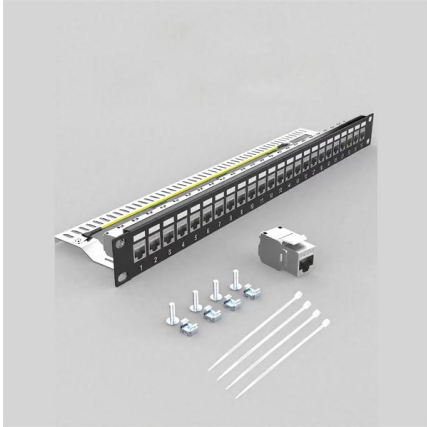

24 Cores Fiber Optic Junction Box/Terminal Box with

Product Description FTKS-1805-24A1 24 Cores Fiber Optic Junction Box/Terminal Box with pigtail and connector inside 1.Product Description The equipment is

GELRHONR FTTH Fiber Panel Box Enclosure, 2 Core

The FTTH fiber panel box provides superior protection as the main function of the

Buy Wholesale Odf Fiber Optic Terminal Box in Bahrain , Odf Fiber

Find the best Bahrain Odf Fiber Optic Terminal Box and explore our extensive collection of high-quality Odf Fiber Optic Terminal Box from Bahrain. Buy wholesale Odf Fiber Optic Terminal Box in Bahrain