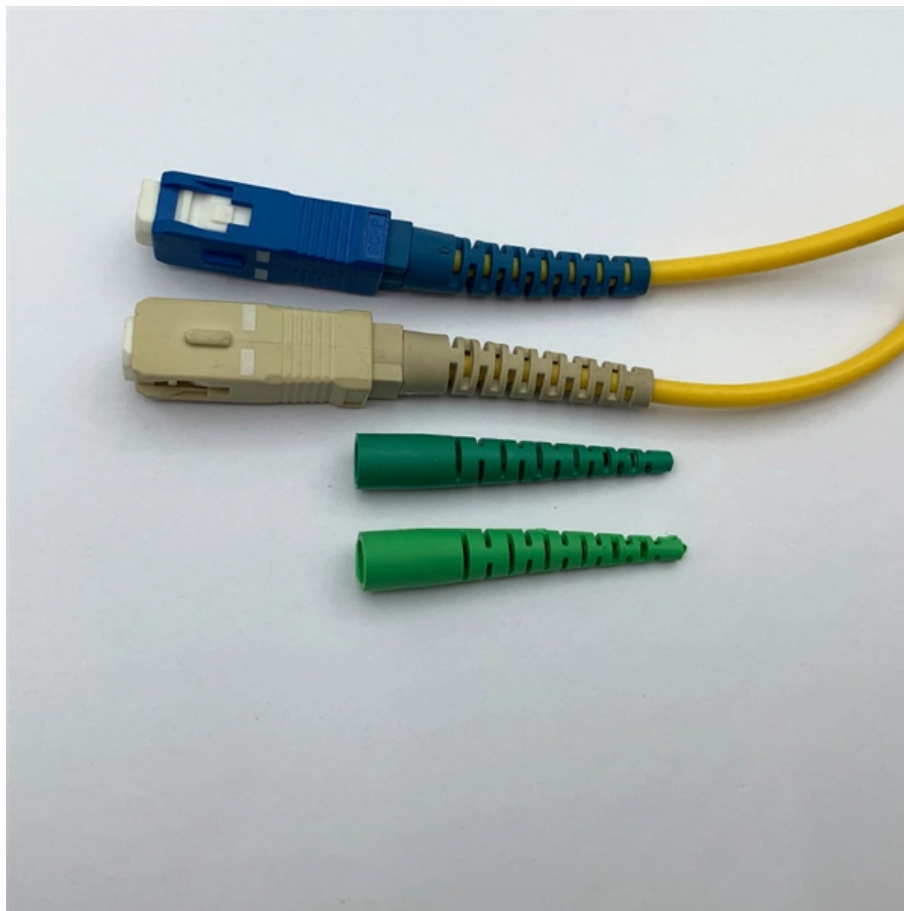

## Overview

---

The Southwire 19800102 Mini X-Treme Box Portable Temporary Power Distribution Box is a versatile solution for powering up to eight 120V devices, converting a 220V input with a neutral conductor. It is designed to deliver 30A through each of the two hot legs of the L14-30P plug and is. To help us meet this commitment, we organize our sustainability strategy around five core tenets: Growing Green, Living Well, Giving Back, Doing Right, and ars and beyond. The Vertiv PDB2U3002 delivers stable 230/400V power with integrated cables and UPDU compatibility. Getting the selection wrong means more than inconvenience—it can mean shutdowns, damaged machinery, or worse.

## EDD Regulation for Electricity Installations En.Pdf

The neutral wire is connected to earth (water pipe, earth stake, etc.) at the switchboard. Single-phase distribution is used when loads are mostly lighting and