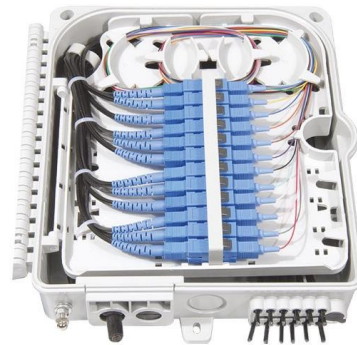

## Overview

---

The Southwire 19800102 Mini X-Treme Box Portable Temporary Power Distribution Box is a versatile solution for powering up to eight 120V devices, converting a 220V input with a neutral conductor. It is designed to deliver 30A through each of the two hot legs of the L14-30P plug and is. To help us meet this commitment, we organize our sustainability strategy around five core tenets: Growing Green, Living Well, Giving Back, Doing Right, and ars and beyond. The Vertiv PDB2U3002 delivers stable 230/400V power with integrated cables and UPDU compatibility. Getting the selection wrong means more than inconvenience—it can mean shutdowns, damaged machinery, or worse.

### Mini X-Treme Box Portable Power Distribution Box Bahrain , Ubuy

Find the Southwire 19800102 Mini X-Treme Box Portable Temporary Power Distribution Box on

Ubuy Bahrain. Convert 1 L14-30P to 8 5-20R outlets for convenient power distribution.

## EDD Regulation for Electricity Installations En.Pdf

The neutral wire is connected to earth (water pipe, earth stake, etc.) at the switchboard. Single-phase distribution is used when loads are mostly lighting and