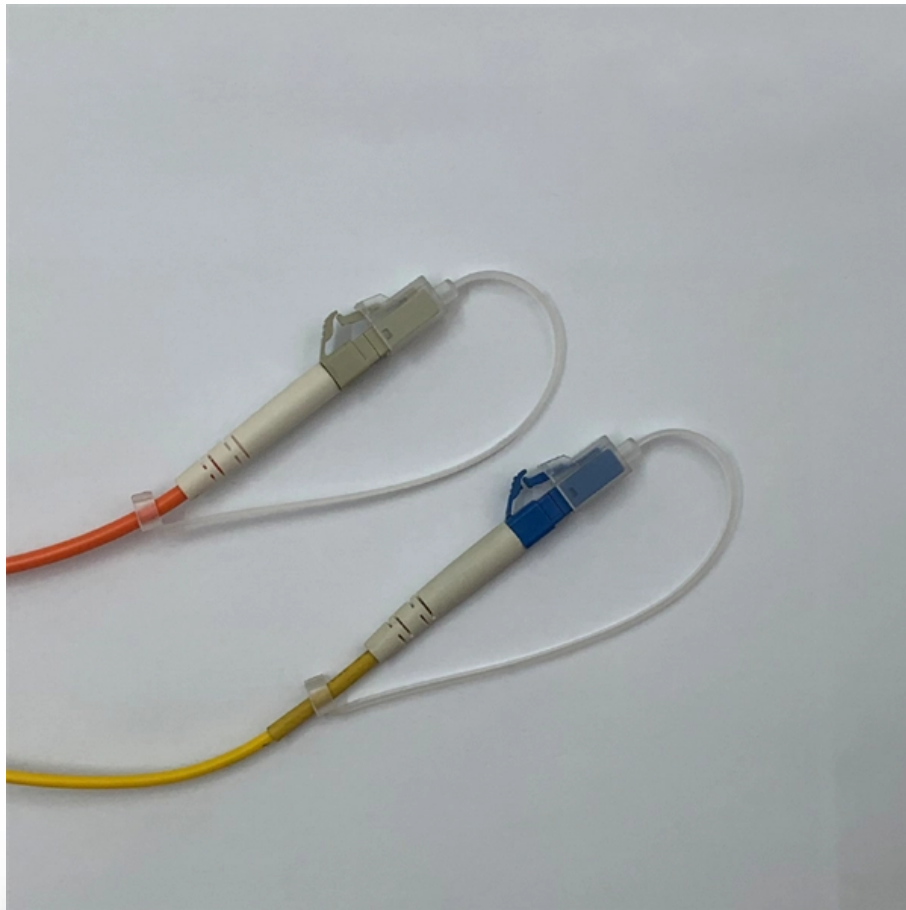

Adam Tas Corridor Energy

Bangladesh Fire-Resistant Galvanized Cable Tray Standard Parts

Bangladesh Fire-Resistant Galvanized Cable Tray Standard Parts

Cable tray system ,, Other Products

Perforated Type Cable Trays are suitable for cables that require both a degree of protection from external damages and ventilation. These are constructed from

GI Cable Trays - What it is, Types and Applications

2. What is the standard length of a GI cable tray?
The standard length is typically 2500mm to 3000mm, but it can vary based on manufacturer specifications. 3. Why is GI used for