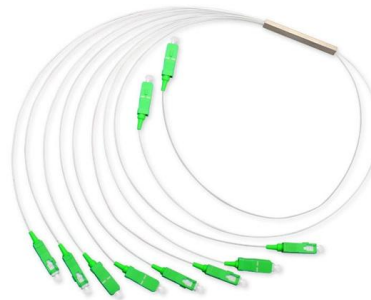

Adam Tas Corridor Energy

Bangladesh Fire-Resistant Galvanized Cable Tray Standard Parts

Bangladesh Fire-Resistant Galvanized Cable Tray Standard Parts

Cable tray system ,, Other Products

Perforated Type Cable Trays are suitable for cables that require both a degree of protection from external damages and ventilation. These are constructed from

GI Cable Trays - What it is, Types and Applications

2. What is the standard length of a GI cable tray?
The standard length is typically 2500mm to 3000mm, but it can vary based on manufacturer specifications. 3. Why is GI used for

Cable Tray Manufacturer In Bangladesh , Cable Tray Types , Cable

Our range of products includes various types of cable trays such as Cable Basket Trays, Perforated Cable Trays, Ladder Cable Trays, Raceways cable trays and their accessories at the most

AshwinD24's gists · GitHub

GitHub Gist: star and fork AshwinD24's gists by creating an account on GitHub.

Cable Tray Division

In the electrical wiring of buildings or industry, a cable tray system is used to support insulated electrical cables used for power distribution, control, and communication.