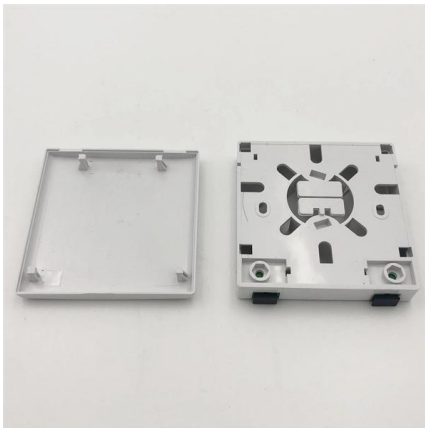

Cables Tray - FastenersBD - Bangladesh's Trusted Fasteners

We're working on something amazing -- check back soon!