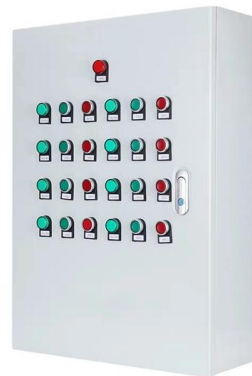

Cable Tray - eSmart Bangladesh

A cable tray wiring system provides safe and dependable ways to save now and later. Most cable tray systems are fabricated from Aluminum, MS sheet, Stainless