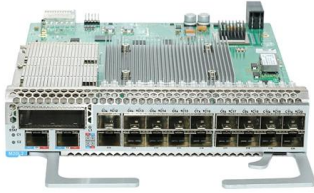

Optical Line Terminal (OLT) - Cloud Infosystem (BD)

BDCOM GP3600-08 8Port GPON OLT BDCOM GP3600 complies with ITU-T G.984/G.988 and meets requirements about GPON O..

Optical Line Terminal (OLT)

BDCOM GP3600-08 8Port GPON OLT BDCOM GP3600 complies with ITU-T G.984/G.988 and meets requirements about GPON O..

Defining OLT: Optical Line Terminal

The workings of an OLT: Learn about the role, structure, and operational dynamics of Optical Line Terminals.

Optical Line Terminal (OLT) The Ultimate Guide

An OLT (Optical Line Terminal) is the core device in a Passive Optical Network (PON) -- the interface between the core network and the subscriber's optical

V-Solution Epon OLT V1600D4 Four-Port Optical Line

V-Solution epon olt V1600D4 fiber optical line terminal has four PON port, EPON port speed symmetrical 1.25Gbps, 4 SFP slots combo interface, 1U

Optical Line Terminal (OLT)

An optical line terminal (OLT) is hardware that is used at the endpoint of the passive optical network. In this article, we will discuss Optical Line Terminal

Vsol V3600D8 8 Port 10G EPON OLT Price in

The Vsol V3600D8 is an advanced 8-port 10G EPON OLT (Optical Line Terminal) designed for high-performance networking applications. Having a strong 880