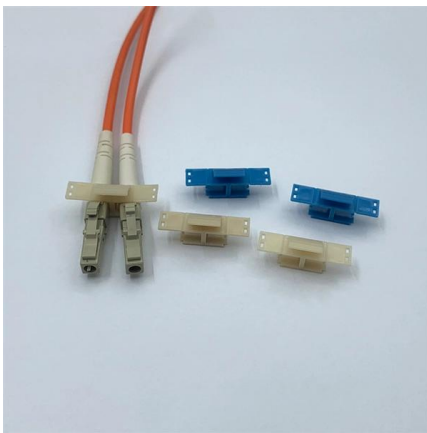

24 Core ODF ATT-ODF-24

24 cores ODF ATT-ODF-24 provides efficient cable connections between outside plant cables and equipment inside the buildings and communications facilities. Box integrates fiber splicing, storage

ODF 24 Core SC Simplex Loaded

This rack-mounted patch panel is compatible with both 19" racks, made of cold rolled steel sheet, electrostatic spraying, provide 12 to 48 single and double adapter, available for SC, FC, ST and

ODF LC 24 port 1U Patch Panel

High-quality cold-rolled steel with electrostatic spray-treated surface for an elegant look. High density: 1U up to LC 96 cores/SC 24 cores. Drawer-type structure for

Fiber Optic Patch Panels , Leviton Network Solutions

UHDH Fiber Panels UHDH ultra high-density fiber patch panels patch up to 144 LC fibers per RU to provide an inter-connect or cross-connect between backbone

ADTEK Science , The difference between fiber optic