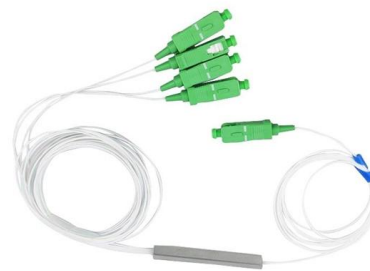

ODF-R24 Fiber patch panel ODF

ODF-R24 Fiber patch panel ODF Rack-mount fiber optic distribution frame is modularized design with drawable trays inside and cold-rolled steel box. It could be