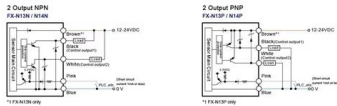

### Power Distribution Box, 110V High Current Wall Mount Barbados , Ubuy

Shop Power Distribution Box, 110V High Current Wall Mount Electrical Box with NEMA 5-20 Power Outlet Pane, IP54 Electrical Breaker Socket Distribution Box for Construction Sites, workshops and