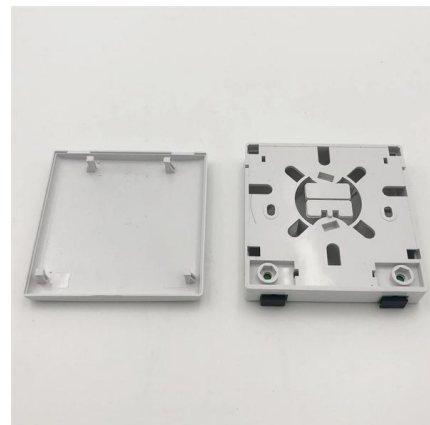

Multimode Bare Fiber Adapter

Multimode Bare Fiber Adapters, featured with Nickel Plated Brass Housing,