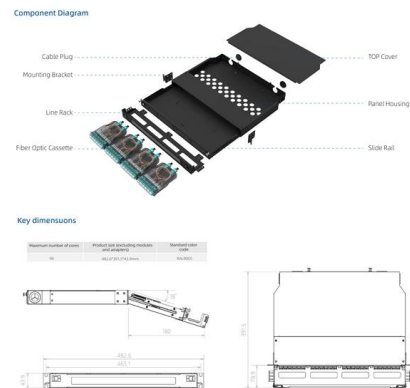

Adam Tas Corridor Energy

Bare Fiber Optic Adapter Ceramic Flanger

Bare Fiber Optic Adapter Ceramic Flanger

FC Bare Fiber Adapter , Quick Test Connector for

FC Bare fiber adapter is a very efficient media to connect bare fiber to fiber optic device, it usually used in installation to test links. One side of the bare fiber

LBTEK-Bare Fiber Adapter

The bare fiber adapter is made of zirconia sleeves with high temperature resistance, acid and alkali resistance, and high hardness, paired with ceramic ferrules.

FC Square Bare Fiber Adaptor

©2025 Newport Corporation. All rights reserved.

5pcs SMA905 Bare Fiber Adapter 127um Bare Fiber Connection

The inner diameter of the ferrule of the bare fiber adapter should be slightly larger than the outer diameter of the optical fiber. If the inner diameter is too small, it will easily lead to fiber