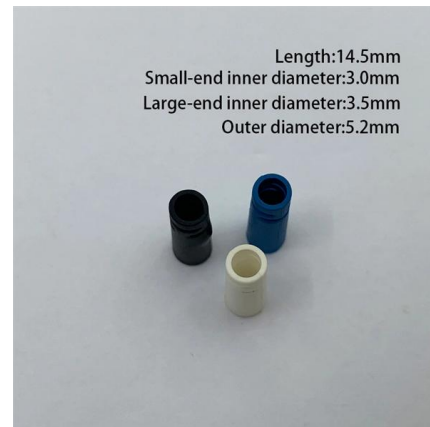

55Meters,SC to ST Outdoor Base Station LSZH Optical Fiber Cable

The base station field remote optical cable is used in the communication between base stations and the metal-free optical cable that is quickly wired or repeatedly retracted in the complex