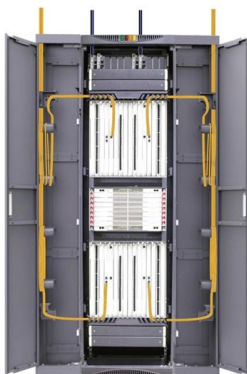

Painting a Utility Box in San Diego -- Becca Dwyer Design

In November of 2020, I crossed a major item off my bucket list - painting a utility box. Follow along as I show you the process step by step, along