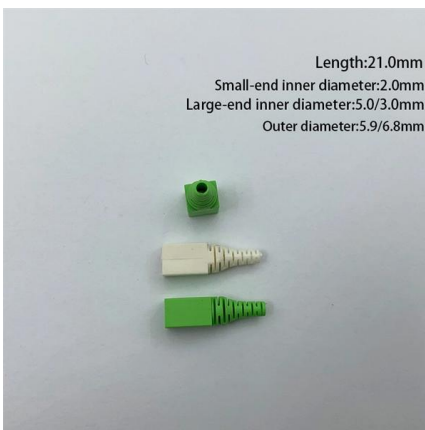

How to Draw or Design Electrical Distribution System

Electrical lighting distribution boards, commonly known as electrical panels or breaker boxes, serve as the central hub for managing and distributing electrical power within a building.

Distribution Box Manufacturing Process , Custom Electrical Enclosure

Learn the step-by-step distribution box