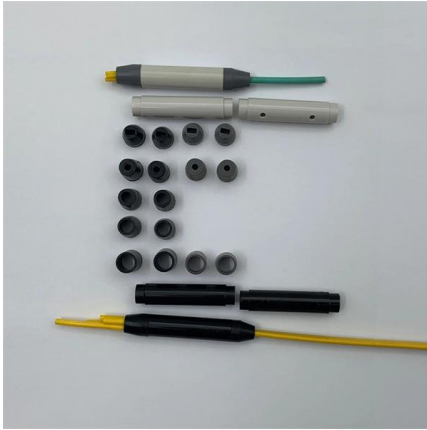

Adam Tas Corridor Energy

Belarusian wire mesh cable tray 1200mm deep

Belarusian wire mesh cable tray 1200mm deep

Wire Mesh Cable Tray, Steel, Deep, 2 in. D x 12 in. W, Shaped

Shop Wire Mesh Cable Tray, Steel, Deep, 2 In. D X 12 In. W, Shaped By WBT (WBT2X12S) At Graybar, Your Trusted Resource For Cable Tray And Other WBT Products.

Pemsa Rejiband Rapide 200mm Wide x 100mm Deep Wire Basket Tray

REJIBAND® RAPIDE 100x200 SILVER EZ C3 (3m)

Wire mesh tray made of steel with quick-connect Click system and rounded safety edge for the support and management of cables. Of 100 mm height,

Cable Support made of steel wires, spot-welded, Z-shaped in the cross wire, for installation of one cable with diameter ≤ 8 mm Wire Mesh Trays in various edge heights

Wire Mesh Cable Trays

Crafted with precision-welded wire mesh, these trays provide excellent airflow and quick heat dissipation, ensuring the longevity and performance of cables.

WIRE MESH CABLE TRAYS - Demka Electrical Suppliers

For example, a divider inside wire mesh cable trays must have the same height and length, or low-voltage current installation cables must be in separate cable trays.