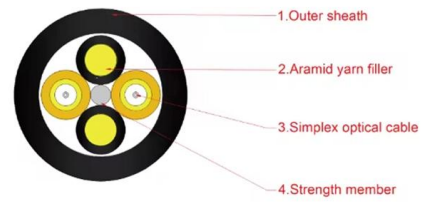

Adam Tas Corridor Energy

Belarusian wire mesh cable tray 1200mm deep

Belarusian wire mesh cable tray 1200mm deep

Wire Mesh Cable Tray, Steel, Deep, 2 in. D x 12 in. W, Shaped

Shop Wire Mesh Cable Tray, Steel, Deep, 2 In. D X 12 In. W, Shaped By WBT (WBT2X12S) At Graybar, Your Trusted Resource For Cable Tray And Other WBT Products.

Wire Mesh Trays , Cable Tray and Reels , Cable Management

Legrand wire and cable management solutions including wire mesh trays, cable trays, and reels. Discover flexible, adaptable, cost-effective solutions.

Pemsa Rejiband Rapide 200mm Wide x 100mm Deep Wire Basket Tray

REJIBAND® RAPIDE 100x200 SILVER EZ C3 (3m)

Wire mesh tray made of steel with quick-connect Click system and rounded safety edge for the support and management of cables. Of 100 mm height,

WIRE MESH CABLE TRAYS - Demka Electrical Suppliers

For example, a divider inside wire mesh cable trays must have the same height and length, or low-voltage current installation cables must be in separate cable trays.