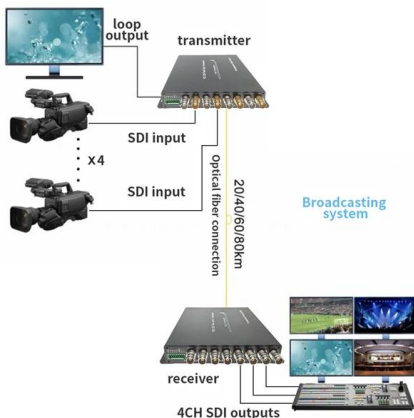

Wire Mesh Cable Trays

Our mesh cable trays are available in galvanised, stainless steel, or electro-zinc finishes, providing high resistance to corrosion and mechanical stress. Each