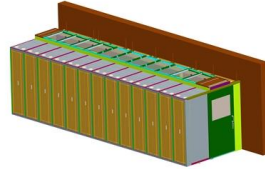

24 Core Outdoor Armored Double Jacket Fiber Optic Cable

24 Core Fiber Optic Cable GYTY53 Outdoor Armored Double Jacket Waterproof Gel Filled loose tube direct burial is used for direct buried underground, it suit for long