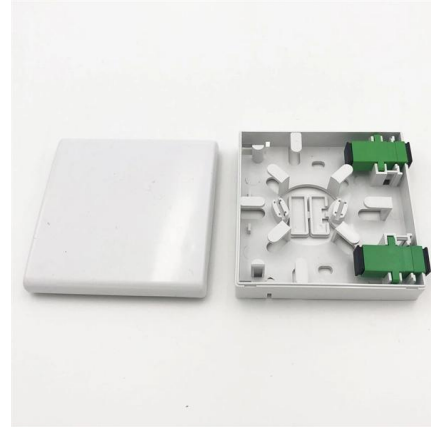

Contact Us

For datasheets, pricing, or custom telecom energy solutions, please visit:
<https://koskolong.co.za>