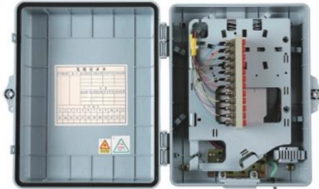

Adam Tas Corridor Energy

Benin Large-Span Ladder-Type Cable Trays

Benin Large-Span Ladder-Type Cable Trays

Cable Tray Roll Forming Machine , Cable ladder machine

In addition, Cable tray systems are the right solution for running large quantities of data cables overhead or under-floor. so, these systems are known as baskets,

Ladder Trays , Cable Tray and Reels , Wire and Cable Management

Refers to the approximate height of a cable tray used for specifying. Selecting a specific height will show cable trays with that height, as well as cable tray accessories compatible with that height.

Ladder Cable Tray Manufacturer in India India, Ladder Cable Tray

A Ladder Cable Tray is a type of cable management system constructed with two longitudinal side rails connected by individual transverse rungs, resembling a ladder.