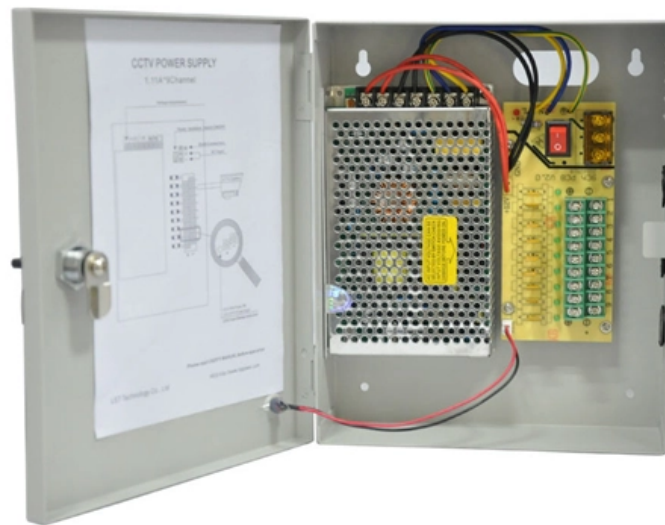

Adam Tas Corridor Energy

Benin Large-Span Ladder-Type Cable Trays

Benin Large-Span Ladder-Type Cable Trays

Cable Tray Roll Forming Machine , Cable ladder machine

In addition, Cable tray systems are the right solution for running large quantities of data cables overhead or under-floor. so, these systems are known as baskets,

Ladder Trays , Cable Tray and Reels , Wire and Cable Management

Refers to the approximate height of a cable tray used for specifying. Selecting a specific height will show cable trays with that height, as well as cable tray accessories compatible with that height.

LADDER TYPE CABLE TRAYS

Rugged Ladder Design: The ladder-type cable tray features a robust construction with side rails supporting cross rungs at regular intervals. This design provides strong structural integrity, allowing

Ladder Cable Tray Manufacturer in India India, Ladder Cable Tray

A Ladder Cable Tray is a type of cable management system constructed with two longitudinal side rails connected by individual transverse rungs, resembling a ladder.