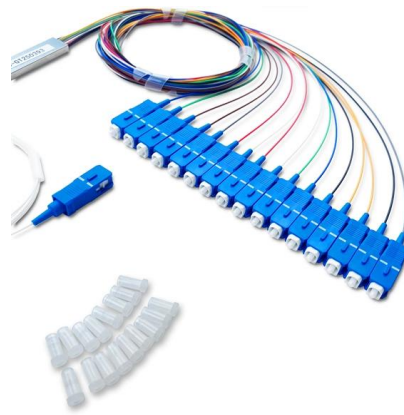

Cable Trays

Heavy duty cable trays and cable ladders are manufactured from pre-galvanized or hot-dipped galvanized sheet metal, designed to meet ideal environmental

The Professional Guide to Industrial Ladder Tray Systems

Master industrial cable management with our comprehensive guide to ladder tray systems. Learn about load capacities, material selection, and

Ladder Type Cable Trays

Sizes of ladder trays can be selected based on the support span & loading details.

B-Line series Cable Tray Design Considerations

Our wind certification report provides you with list of acceptable B-Line series cable tray supports, fittings and covers based off of the environmental conditions, cable loading, and type of cable tray in your