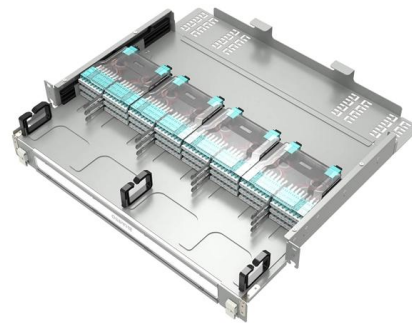

Benin Power Strips , Benin PDU Power Distribution Units, Multiple

Benin power strips and PDU power distribution units for surface mount, rack mount and general purpose applications. Multiple outlet power strips are manufactured in accordance to Benin standards with

METALBOX

METALBOX - Electrical distribution box Our Metalbox range of flush-mounted distribution boxes is made of thermoplastic material with

stainless steel frame and

Benin Modular Substation-City Product Center_4-Dongfeng-covering

Can reduce the length of low-voltage distribution lines, decrease line losses, and improve power supply quality.

veritodigital

Hier sollte eine Beschreibung angezeigt werden, diese Seite lässt dies jedoch nicht zu.

Types of Distribution Boxes Distribution boxes can be classified in different ways depending on the installation environment, enclosure material, and

Assembly Box,electric power distribution box

JUNON V12 series Distribution box, also known as assembly box, switch box and distribution board, is a complete set of equipment for centralized installation of