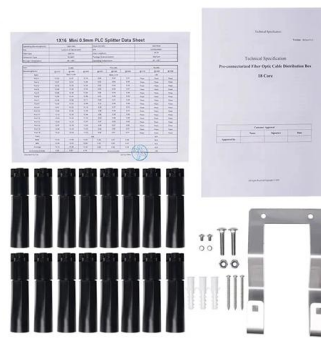

8 Port Fiber Optic Distribution Terminal Box 8 Core

8 Port Fiber Optic Distribution Terminal Box 8 Core, Find Details and Price about Distribution Box Terminal Box from 8 Port Fiber Optic Distribution Terminal Box 8