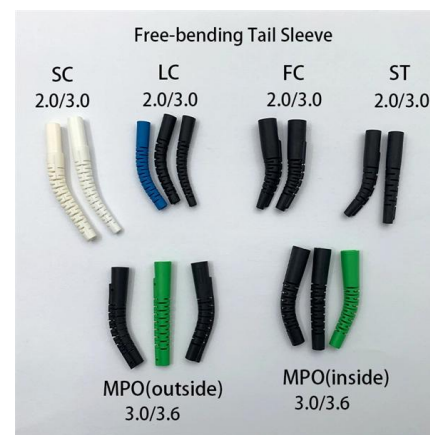

8 Port Optical Fiber Termination Box, Metal

Description The 8 ports metal fiber termination box is designed for connecting optical fiber cables with pigtails in FTTH indoor applications. This compact fiber unit is