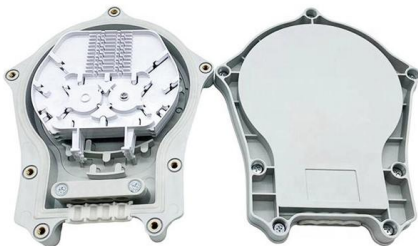

8 Port Optical Fiber Termination Box, Metal

Description The 8 ports metal fiber termination box is designed for connecting optical fiber cables with pigtails in FTTH indoor applications. This compact fiber unit is