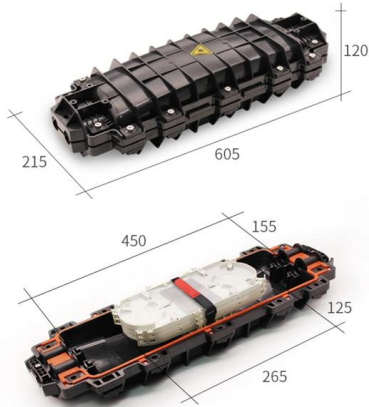

Adam Tas Corridor Energy

Bolivia Micro-module Data Center Explosion-proof Type

Overview

The DOMV modules have eight integrated 3/2-way valves each while only using one module slot, and they can be combined with the intrinsically safe I/O modules in any way, resulting in very compact explosion-protected field stations. Vertiv's Infrastructure Solutions provide the flexibility, scalability, and efficiency that traditional infrastructures can't offer. Over the past decade, a notable shift has occurred in data center construction methods. According to GCI index, it is estimated that there will be more than 100 billions connectivity globally by the year 2025. Deploy the compute capacity you need — where you need it — with factory-built quality, faster installation, and predictable performance. A modular data center is a complete data center, or a critical-infrastructure subsystem, that is engineered, integrated, and tested in a factory before being delivered to site. What is the installation timeline for explosion proof defensive barriers in remote mining sites?

Due to the modular design of our barriers, onsite assembly is streamlined, typically reducing installation time by 30% compared to traditional cast-in-place concrete walls.

Bolivia Micro-module Data Center Explosion-proof Type