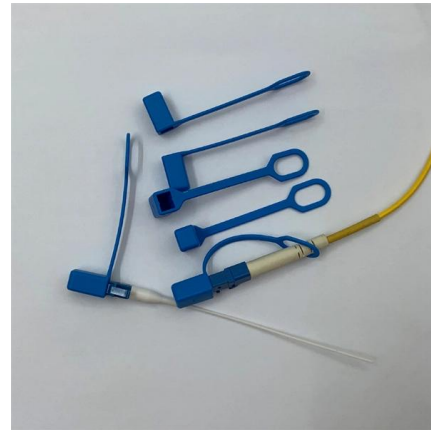

NEMA 4 Rated 6X Series

The ARIA NEMA 4 Rated 6X Series Wallmount Enclosures are fiber optic patch and splice enclosures designed for environments where durability, security, and

GENERAL INFORMATION

Cable trays or raceways often provide a convenient, safe and efficient method of fiber optic cable installation. Trays can be installed in ceilings, below floors and in riser shafts. When installing fiber