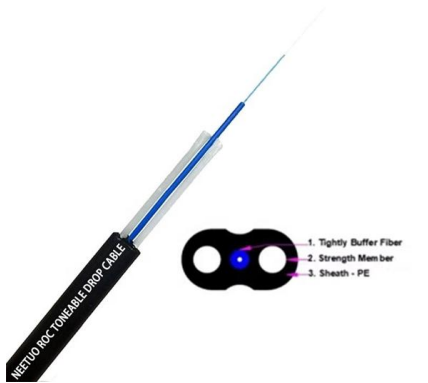

Adam Tas Corridor Energy

Bolivia NEMA4X Fiber Optic Cable Tray Installation Solution

Bolivia NEMA4X Fiber Optic Cable Tray Installation Solution

Fiber Cable Trays

Our Fiber Cable Tray System is a comprehensive raceway solution for data center, enterprise, central office, and mobile switching center applications. Designed to

The FOA Reference For Fiber Optics

Fiber optic cable may be installed indoors or outdoors using several different installation processes. Outdoor cable may be direct buried, pulled or blown into

Fiber Cable Trays