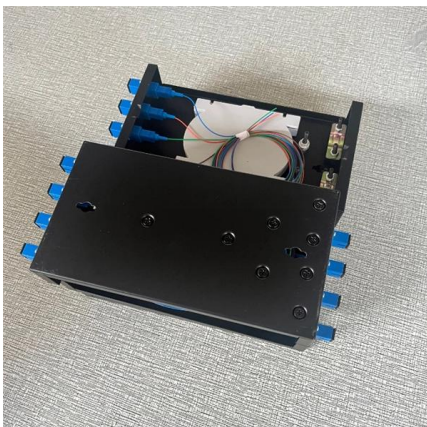

Fiber Raceway is an ideal solution in data centers, head ends, telecom rooms, and wiring closets - virtually any application that requires fiber cable protection or

Fiber Cable Tray System

The VCT Series Fiber Cable Tray System is an enclosed raceway specially designed for the routing and proper protection of fiber optic cabling. With a wide variety of accessories for mounting and

FIBER OPTIC TRAY CABLES

WHAT IS A FIBER OPTIC TRAY CABLE (FOTC)? The term "tray cables" has gained significant market focus recently, but a wide range of cables can be installed in a cable tray. OCC FOTC cables will