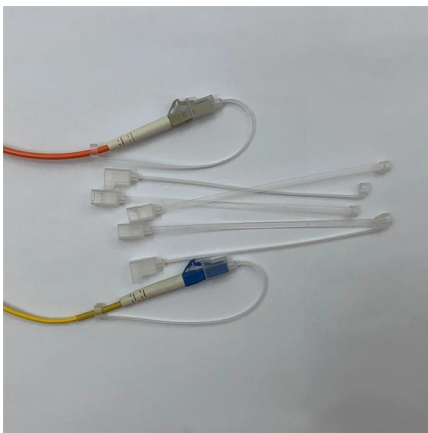

HES Series Installation Guide

There are 5 undrilled U-shaped Fiber Cable Input Holes reserved for flexible fiber installation. To use these holes for fiber installation, first use a mini hand drill to drill U-shaped holes as pre-outlined in