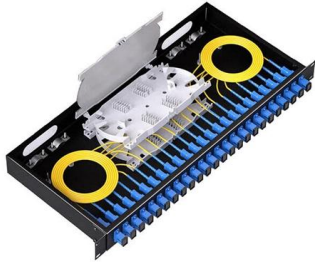

NEMA 4 Rated 6X Series

The ARIA NEMA 4 Rated 6X Series Wallmount Enclosures are fiber optic patch and splice enclosures designed for environments where durability, security, and

GENERAL INFORMATION

Cable trays or raceways often provide a convenient, safe and efficient method of fiber optic cable installation. Trays can be installed in ceilings, below floors and in riser shafts. When installing fiber