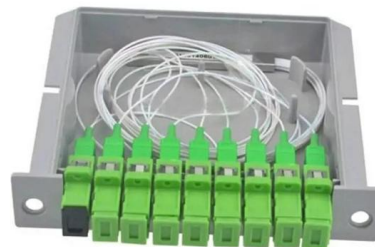

Cable Tray Types and Sizes

What is Cable Tray Systems? An electrical cable tray is a type of containment system used to support insulated electrical cables for power

distribution, control,

Cable Tray Support Types: Hangers, Brackets & More

Discover the main cable tray support types: wall-mounted, ceiling-hung, floor-mounted, and cantilever brackets. Learn how each suits different installations. Click to explore technical specs and best

CABLE TRAYS, CABLE LADDERS CABLE SUPPORT SYSTEMS& CABLE

In building electrical wiring, a strengthened type cable tray system is utilized to support insulated electrical wires used for power distribution, control, and communication. As an alternative to exposed

Cable Tray and Support System

A cable tray gadget is utilized in constructing electric wiring to assist insulated electric wires used for strength distribution, control, and communication. Cable

7 Types of Cable Trays: How to Choose the Right One