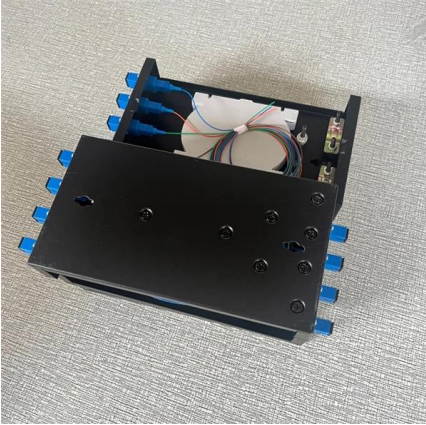

Support trays

One part (standard) Support tray, one part, closed Steel profile, folded on both sides. Available in zinc plated sheet steel or stainless steel. Available for all cable carrier types Standard lengths 2000 /