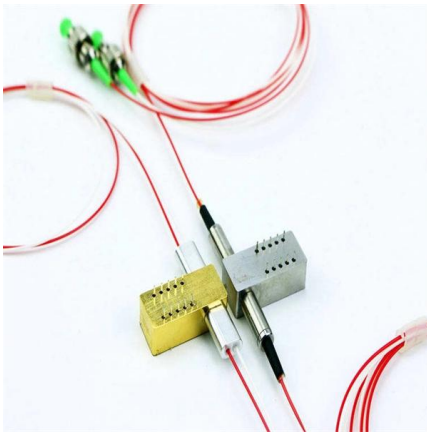

Cable Trays

Bahra Electric Cable Trays are an essential component of any well-designed electrical infrastructure, providing a safe, organized, and easily accessible