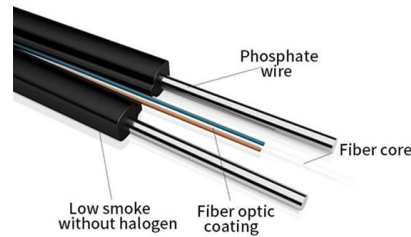

HOLIGHT HTB8054 fiber terminal box supports 12 cores indoor FTTH distribution with SC adapters. Compact, durable design for easy cable

FBR-11606 Fiber-Optic Distribution Box, 6-Core

FBR-11606 Fiber-Optic Distribution Box, 6-Core is a high quality product by Bud Industries used for

electronic enclosure applications.

Fiber Optic Cable, Clamps, Boxes, for FTTH

JERA LINE-China Factory produce high-quality fiber optic cables, fiber cable clamps, and fiber optic boxes for outdoor & Indoor FTTH. ISO 9001 certified.

8 Port Fiber Distribution Box with Cable Gland,10 Cores

The 8 Port Fiber Distribution Box supports 2 cable entries (F4-F8 mm) and can house one 1x8 blockless splitter and 8 sc adapter for 8 cores termination and 10

Fiber-optic cable

A fiber-optic cable, also known as an optical-fiber cable, is an assembly similar to an electrical cable but containing one or more optical fibers that are used to carry light.

24 Cores Waterproof IP65 Fiber Optic Splice Closure with 2 In 2 Out