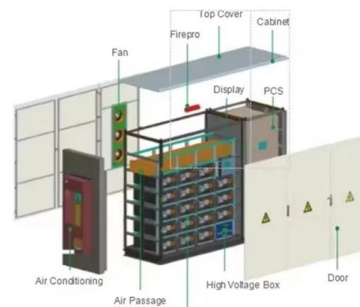

Top 5 Optical Transceiver Manufacturers in Brazil (2026)

Looking for optical transceiver manufacturers in Brazil? We compare Padtec, Furukawa, and Wolon. Find out who offers the best price and Mikrotik

GAOTek SFP+ Tunable Optical Transceiver

GAOTek SFP+ tunable optical transceiver is an integrated fiber optic transceiver that provides a high-speed serial link at signaling rates from 9.95 Gb/s to 11.3