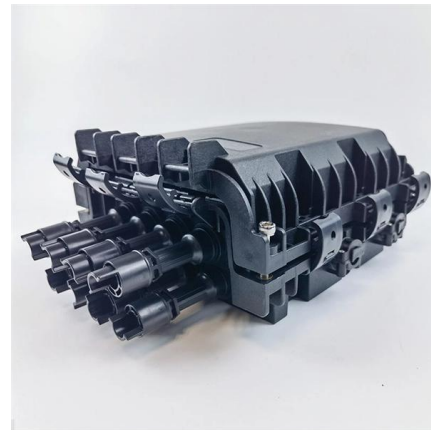

Tunable SFP+ Optical Transceiver Zero Chirp

The Lumentum tunable SFP+ optical transceiver is a high-performance tunable pluggable transceiver for use in the C-band window covering 1528 nm to 1566