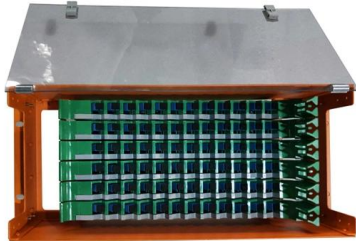

Adam Tas Corridor Energy

Brazilian Tunable Optical Module SFP

Brazilian Tunable Optical Module SFP

Finisar SFP+ FTLX6825MCC Tunable Optical Network Transceiver Module

Finisar's Flextune tunable optical transceiver modules are used in enterprise and datacenter networks. View price, stock and buy direct from Transceiver USA.

GAOTek SFP+ Tunable Optical Transceiver

GAOTek SFP+ tunable optical transceiver is an integrated fiber optic transceiver that provides a high-speed serial link at signaling rates from 9.95 Gb/s to 11.3

The Brazilian Tunable Filter Imager for the SOAR telescope

The Brazilian Tunable Filter Imager (BTFI) is a highly versatile, new technology, tunable optical

imager to be used both in seeing-limited mode and at higher spatial fidelity using the SAM Ground-Layer

Tunable SFP+ Optical Transceiver with Limiting Electrical Interface

The tunable SFP+ optical transceiver is a full duplex serial electric, serial optical device with both transmit and receive functions contained in a single module that provides a high-speed serial link at