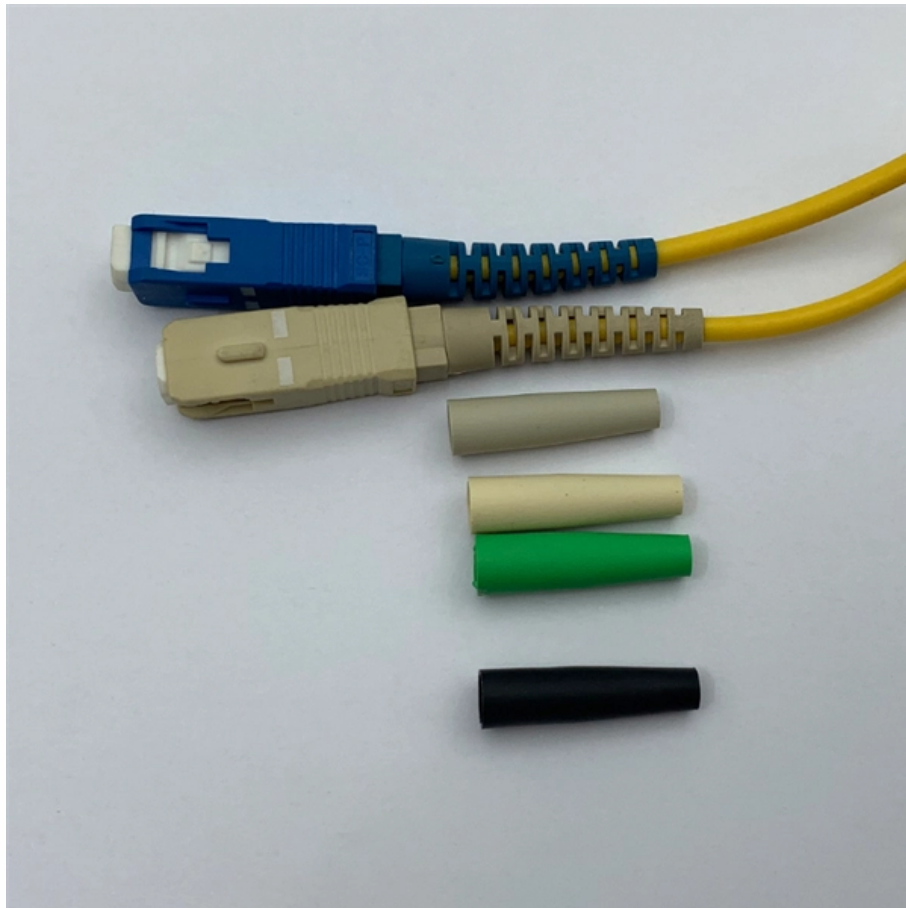

Adam Tas Corridor Energy

Brunei Ceramic Fuse

Brunei Ceramic Fuse

Ceramic Fuse - Mouser

Show more Results: 501 Applied Filters: Product Type = Ceramic Fuse Reset All Please modify your search so that it will return results. To use the less than or greater than function, please select a

[10MM x 38MM] CERAMIC CARTRIDGE FUSE, 500V

Product Description: The ceramic fuse is used for protection in electrical distribution, electrical circuits and various industrial applications against overload and short