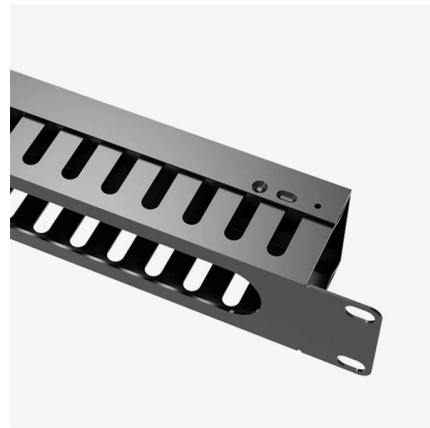

Ceramic Fuses Fuses - Mouser

Ceramic Fuses Fuses are available at Mouser Electronics. Mouser offers inventory, pricing, & datasheets for Ceramic Fuses Fuses.

GENERAL LISTS OF APPROVED PRODUCTS /

This listing is intended to be used as a reference for vendors in Brunei Darussalam. Products produced by manufacturers not listed herein are not acceptable to be use in the country.