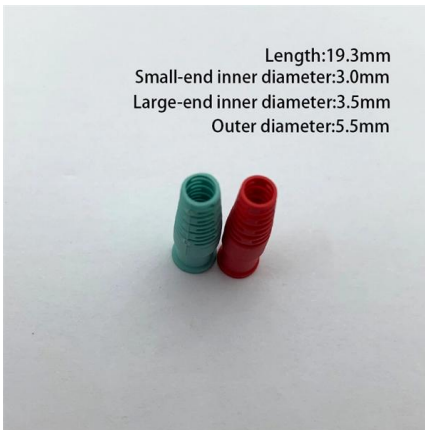

Huarew 3 Values 48 Pcs 6 3x25 Mm Bs1362 3a , Desertcart Brunei

The HUAREW Ceramic Tube Fuses Assortment Kit includes 48 high-quality fuses (16 each of 3A, 5A, and 13A) designed for 240V applications. Compact at 6.3x25 mm, these durable ceramic fuses