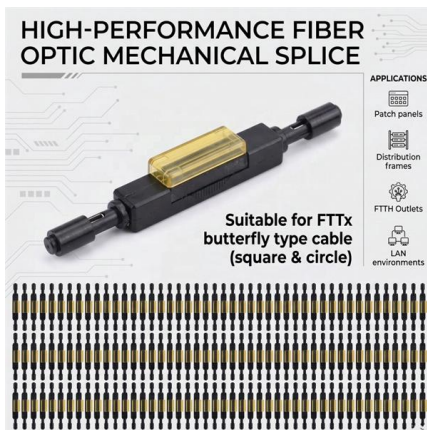

adaptable solution. Available in 16- and 32-module base options, they can be customized to your needs thanks