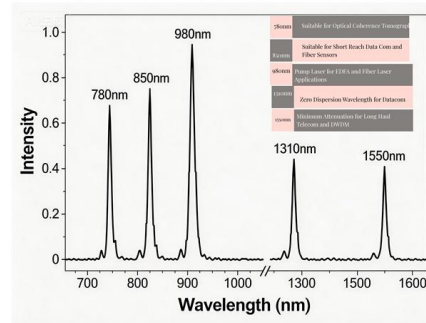

adaptable solution. Available in 16- and 32-module base options, they can be customized to your needs thanks