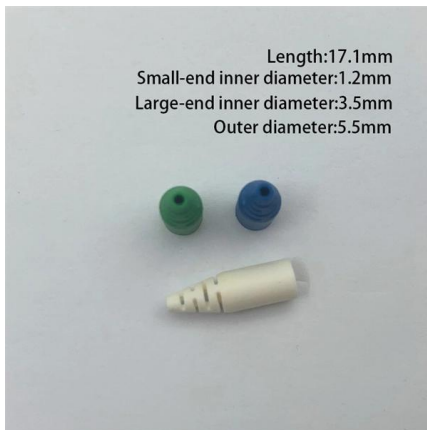

Brunei Distribution Panel Market , Size, Growth & Share 2032

Market Forecast By Product (Standalone distribution panel, Panels for pole mounted transformers), By Capacity (Low voltage, Medium voltage, High voltage) And Competitive Landscape