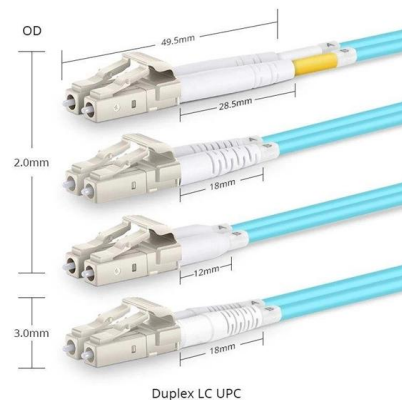

Contact Us

For datasheets, pricing, or custom telecom energy solutions, please visit: <https://koskolong.co.za>