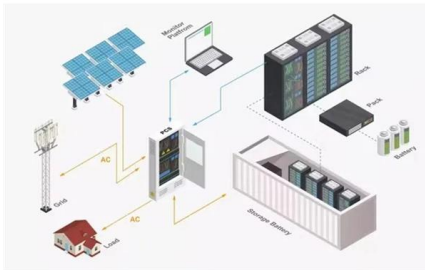

The Brunei power market refers to the entire system and infrastructure involved in the generation, transmission, and distribution of electricity in Brunei. It

XL-21 Series Low Voltage Power Distribution Cabinet

The XL-21 low-voltage power distribution cabinet is suitable for three-phase four-wire systems with AC voltages up to 500V. It is primarily used for power.

XL distribution box

The box is made of section steel frame, the door plate. Side and rear sealing plates are detachable. The installation plate and side beam can be adjusted. The installation and maintenance is flexible and

Understanding Distribution Boxes: A Comprehensive Guide

A distribution box, also known as a power distribution box or electrical distribution box, is used to distribute electrical power safely to multiple