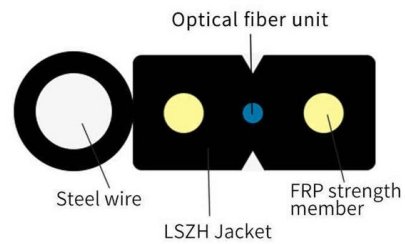

XL-21 low voltage electric power switchgear electrical distribution box

XL-21 low voltage electric power switchgear is a cutting-edge solution for efficient and reliable power distribution. With its advanced technology and superior performance, it ensures seamless operation

Brunei XL-21 Power distribution cabinet

XL-21 power distribution cabinet is an indoor device, installed against the wall, and repaired before the screen. The cabinet adopts new components, with compact structure and easy maintenance, line

Power Plugs and Outlets in Brunei , Need a Travel Adapter?

Need a travel adapter for Brunei? Find out everything about plugs, outlets, and voltage differences. Avoid charging issues!