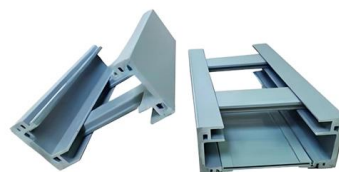

Brushed Aluminium Square Labels , Get Custom Flat Stickers

Make your product packaging stand out with sleek, modern ****brushed aluminium square labels****--designed to combine sharp edges with metallic brilliance. These labels are perfect for