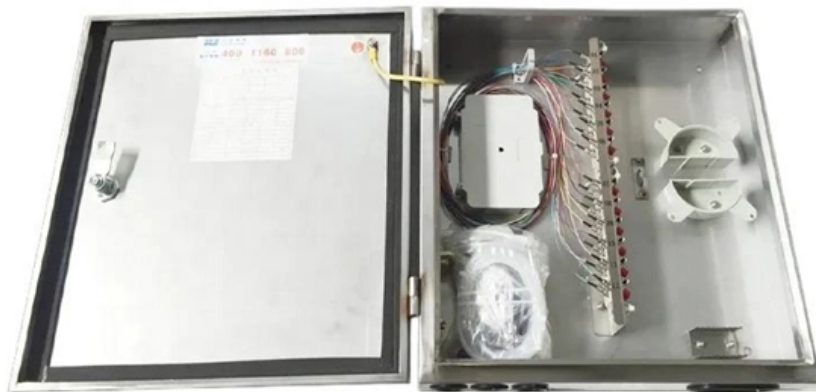

Adam Tas Corridor Energy

Brushed Metal Distribution Box Label

Brushed Metal Distribution Box Label

Amazon : Panel Box Labels

Magnetic Tool Box Organization Labels, Tool Chest Organizer Labels with Strong Magnets, Easy to Read Printing - Fits All Brands of Steel Tool Box Drawers (72 Pcs, 4 x 1.18 Inches)