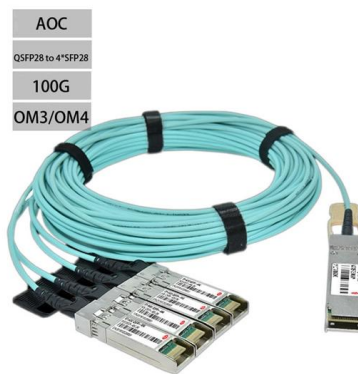

Sleek brushed aluminum labels with a premium metallic finish. Perfect for electronics, equipment, luxury goods, and branding that stands out.

More products

Box Labels , McMaster-Carr

Choose from our selection of box labels, including labels, RFID systems, and more. Same and Next Day Delivery.