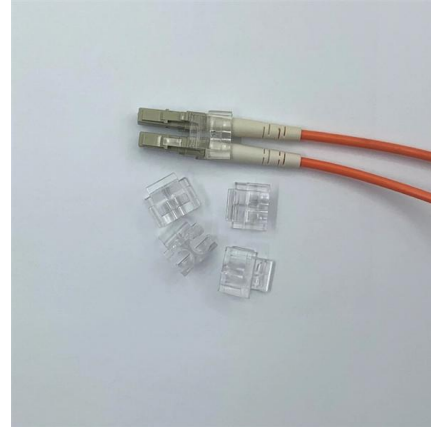

### 24 core Fiber Optic Splice Closure fiber optic junction box dome fiber

Telecommunication Equipment Waterproof Splice Closure is designed for configuration flexibility, these closures offer expanded slack storage, various tray heights and mass platform storage. The Opgw

### 24 Core Fiber Optical Cable Joint Splice Closure

24 Core Fiber Optical Cable Joint Splice Closure, Find Details and Price about Distribution Box Terminal Box from 24 Core Fiber Optical Cable Joint Splice

### 24 port SC terminal box fiber optic cable 24 port SC

Electrical Boxes Conduit Fittings: Which can be cleaned and wiped with a damp cloth, protecting

the optical fiber from damage, and extend the service life of