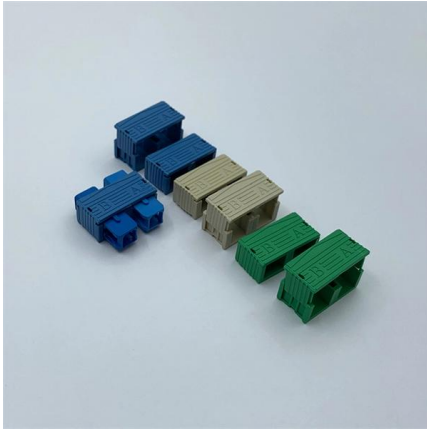

Bulgaria Fiber Optic Cable Junction Box 24 Cores