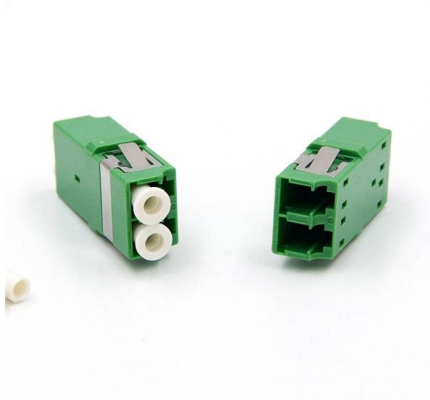

Elfcam

About this item Fibre optic adapter FC socket to LC plug, fibre optic coupling FC/UPC female to LC/UPC male simplex monomode. The FC/UPC female to LC/UPC male monomode fibre adapter (garter) are

RiteAV 150M FC-LC Multimode Fiber Optic Cable 50/125 10 Gigabit 4

150 Meter Length - 10GB FC-LC 4 Strand Fiber Optic Cable.