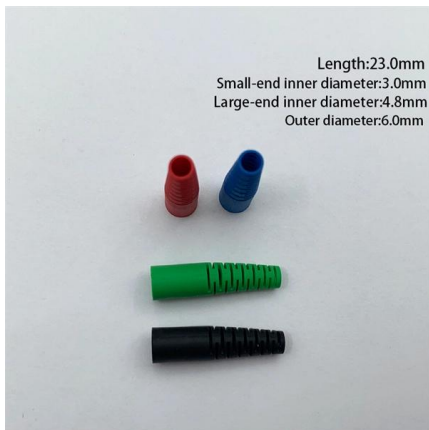

300M FC-LC Simplex Multimode Fiber Optic Cable 62.5/125 Armored

300 Meter Length Multimode (62.5/125) Armored FC-LC Simplex Single strand Fiber Optic Cable.