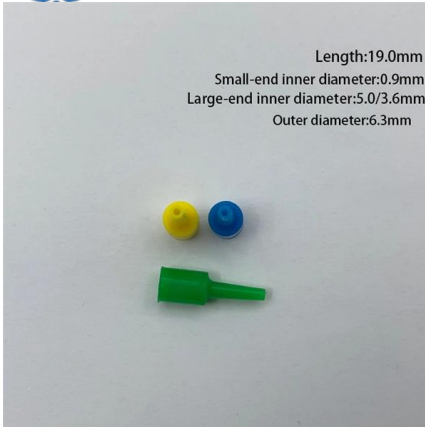

400M FC-LC Simplex Singlemode Fiber Optic Cable 9/125

More from Ultra Spec Store Fiber Optic Adapter Cable ST (Female) to LC (Male) Singlemode (9/125) Duplex 1FT (YELLOW) $14.95

FC Adapters Newest Fibre Optic Connectors - Mouser Bulgaria

FC Adapters Fibre Optic Connectors are available at Mouser Electronics. Mouser offers inventory, pricing, & datasheets for FC Adapters Fibre Optic Connectors.

Fiber Optic Test Pen 80MW 80KM Range Visual Fault Locator for LC FC

150M Fiber Optic OTDR Launch Cable Box SC-/LC/ £23.57 FREE Delivery Oculus Link Virtual Reality Headset Cable For Quest 2 And Quest 5 M (16 Ft) Pc Vr £19.92 FREE Delivery 12V 2A Power