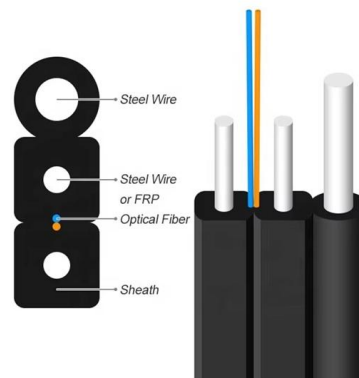

Fiber Optic Connector, FC/UPC, SC, ST, LC, FC/UPC

Amazon : Fiber Optic Connector, FC/UPC, SC, ST, LC, FC/UPC-LC/UPC, SC/UPC-/APC Interchangeable Optical Fiber Connector, 6 Styles for Adapters