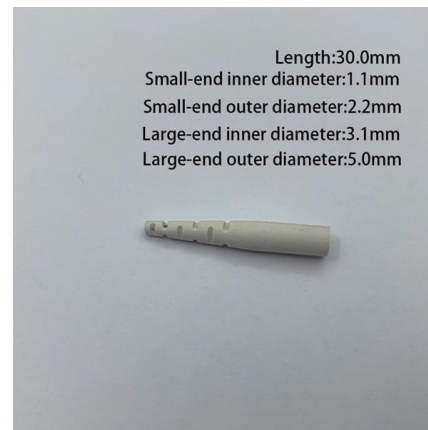

26 05 36 Cable Trays for Electrical Systems

Eaton B-Line series Engineer-approved equal METAL CABLE TRAYS Description: This product category covers metal cable trays and metal cable tray systems intended for field assembly and for

Contact Us

For datasheets, pricing, or custom telecom energy solutions, please visit:
<https://koskolong.co.za>