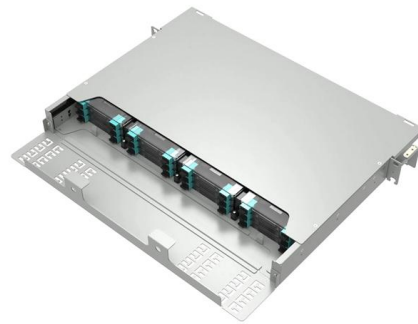

BURUNDI OUTDOOR POWER WHOLESALE SOLUTIONS FOR

Summary: Outdoor energy storage systems are revolutionizing how we access power in remote locations. This guide explores their applications, latest technologies, and why they're becoming