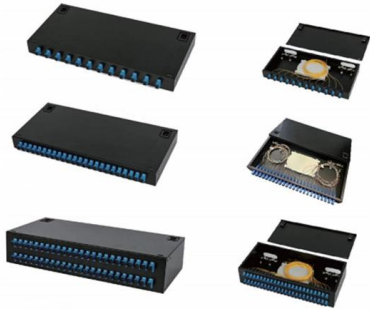

Burundi Outdoor Power Distribution Box Room

Electricity Sector Organization and Performance in Burundi

Following policy and legislative reforms in the country, liberalization led to the introduction of public-private partnerships in power generation and

Powering Burundi: The Ultimate Guide to Outdoor Energy Solutions

We specialize in large-scale energy storage systems, mobile power stations, distributed generation, microgrids, containerized energy storage, photovoltaic projects, photovoltaic products, solar industry