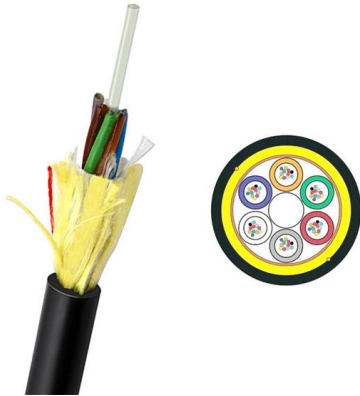

What is a Distribution Box? A distribution box is a compact electrical enclosure designed to help safely manage local power distribution. It doesn't

Energy in Burundi

Energy in Burundi is a growing industry with tremendous potential. As of 2020, Burundi consumes a total of 382.70 million kilowatt hours (kWh) of electric energy per year.