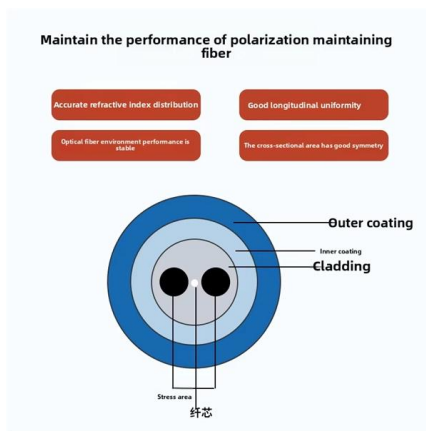

Burundi XL-21 Power Distribution Cabinet-Dongfeng-covering various

The XL type low-voltage power distribution cabinet uses domestically designed new components. The enclosure is made of bent steel plates, featuring a compact structure, easy maintenance, and flexible

Burundi Outdoor Base Station Energy Method

Energy storage cabinet battery box base station
Base station energy cabinet: a highly integrated and intelligent hybrid power system that combines multi-input power modules (photovoltaic, wind energy,

Power Distribution Boxes Explained Simply

Learn what a power distribution box is, how it works, key components, types, and why it's vital for safe and efficient electrical systems.