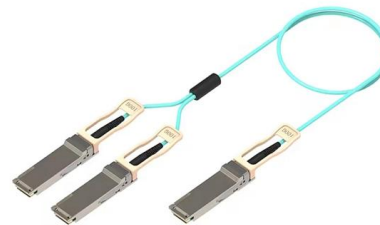

Outdoor FTTH Drop Fiber Cable, Self-Supporting

FTTH outdoor drop cable (GJYXFCH/GJYXCH) is also called self-supporting butterfly drop optical cable which consists of a indoor butterfly cable and an