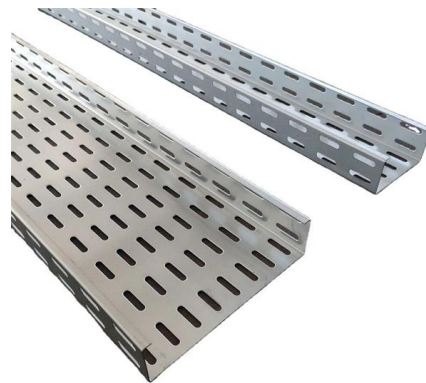

GJXH 2 Core Fiber Optic Drop Cable Butterfly For

Fiber Optic Drop Cable GJXH 2core Butterfly Indoor Telecom Communication Description : The dished lead-in optical cable (for indoor wiring) for access

LSZH Fiber Optic Cable

The highly flexible fiber optic cable features a structure with two single-core fibers surrounded by reinforcing elements, making it suitable for the transmission of optical signals at a wavelength of 1310