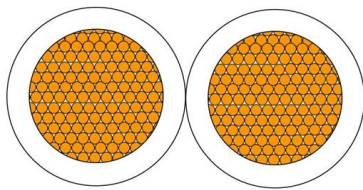

Butterfly cables, Butterfly fiber optic cables

Butterfly Fiber optic cables are specifically designed for use in indoor environments, often in confined spaces such as inside buildings or data centers. They are