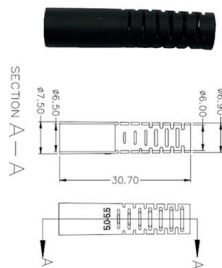

Customizable Indoor Softness Butterfly Fiber Optic Cable GJXFJH

Customizable Indoor Softness Butterfly Fiber Optic Cable GJXFJH-1B6.a1 G.657A1 for Communication FttH Drop Cable