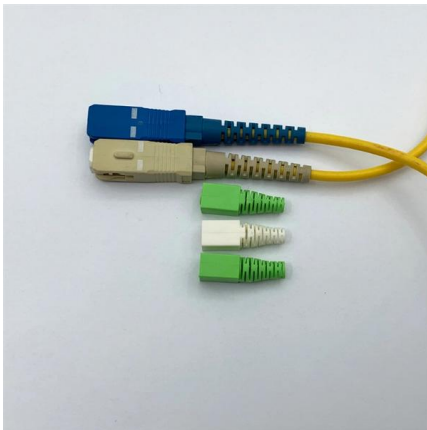

Learn how to install FTTH butterfly optical cables correctly, avoid common mistakes, and maximize service life with practical maintenance strategies.

FTTH GJYXFH butterfly-shaped optical fiber cable

The butterfly-shaped optical fiber cable is to place the optical fiber in the center, place two parallel FRP wires on both sides as reinforcing elements, and extrude a

Butterfly shaped fiber optic cable G657A1 communication cable

High-Performance Fiber Core: This cable is equipped with a G657A1 fiber core, which provides high-speed data transmission and reliable connectivity for various communication applications.