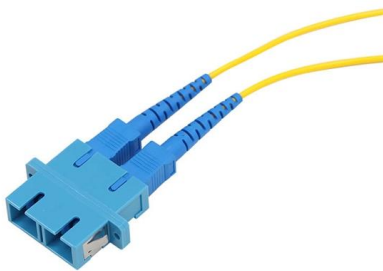

Adam Tas Corridor Energy

Butterfly-shaped optical cable GJXHG657A21 core

Butterfly-shaped optical cable GJXHG657A21 core

Butterfly Type Gjxh Indoor Drop Cable 2core G657A1 Metal FTTH

Butterfly Shaped Structure With Excellent Protection Groove Design, Efficient Construction Reinforced with central optical fiber and double-sided steel wires, it is resistant to tensile and compressive

GJXFH/Gjxh G657A1 G657A2 FTTH Bow-Type Steel Type Drop Fiber

GJXH Cable is constructed with singlemode G652D or G657A fiber counts, which is ideal solution for optical fiber to the user (FTTH) network. It can also apply in indoor applications (FTTO,FTTB).

GJYXFHA Pipeline Butterfly-shaped Introduction Optical Cable

Pipeline Butterfly-shaped Introduction Optical

Cable is designed for seamless conduit entry of optical cables.

1-Core G657A2 FTTH Outdoor Self-Supporting Butterfly Optical Cable