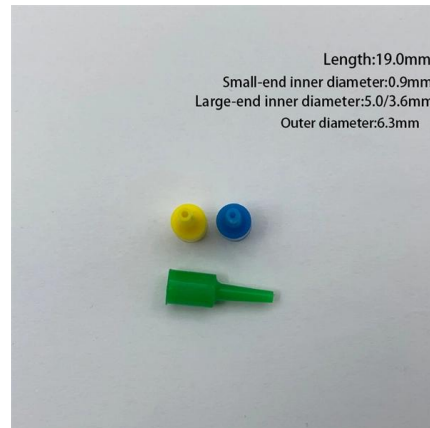

OS2 vs OM1 vs OM2 vs OM3 vs OM4 and OM5:What Is

OS2 vs OM1 vs OM2 vs OM3 vs OM4 and OM5:What Is The Difference Between Them? By fiberlife. Posted on June 28, 2024 When choosing