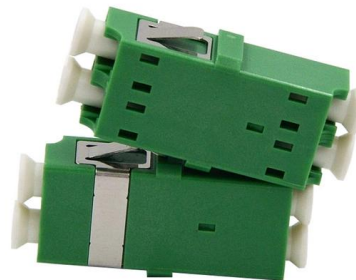

Product Spec Sheet 012EC8-14101-20

The colored jacket allows for easy visual identification of the cables. The standard jacket color will be determined by the dominant fiber type in the cable and will use the standard part