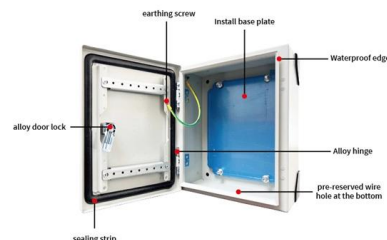

OS2 Single Mode Fiber Optic Cables, SMF Duplex

Get OS2 single mode duplex fiber patch cables for 1G/10G/40G/100G/400G Ethernet fiber connections to transport data up to 10km at 1310nm and 40km at 1550nm.