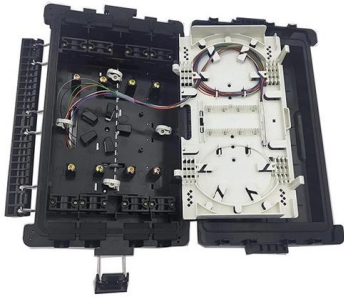

ELECTRICAL CABINETS AND TABLES

Cabinets and boxes of electrical distribution at the best price and with the greatest discount. Complete range of cabinets and electrical panels of modular switchgear