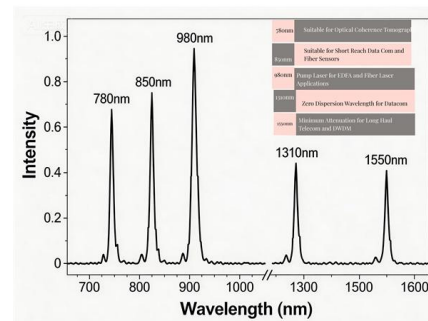

Electrical enclosure, Electrical cabinet

Find your electrical enclosure easily amongst the 95 products from the leading brands (ekinex, LEGRAND, SCHNEIDER,) on ArchiExpo, the architecture and