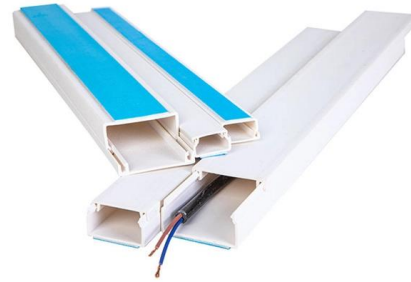

Cable Tray

Explore precision-engineered Wire Mesh Tray built from high-quality welded steel, offering a safe, reliable pathway for low-voltage and data cables

Space-Tray® Aerial Cable Trays(TM)

Space-Tray is the world's first technology that offers a streamlined and organized solution for managing pole-mounted low-voltage Power as well as Cable and

Cable tray

ABB designs and manufactures cable tray systems, including perforated tray, cable ladder, channel tray and strut (metal framing).

Wire and Cable Management , Low Voltage Products , ABB

ABB's broad offering of wire & cable management solutions is designed to make the task of fastening, protecting, insulating and connecting wires easier and quicker

Cable Management Solutions & Tray Systems for

A cable management system for ceilings and raised access floors is designed to elevate from ceiling tiles or floor slab, horizontally distribute, and manage low

Automatic routing of cables through cable trays and ducts using

The program allows you to recreate cable trays for medium voltage, low voltage, telecommunications, instrumentation, control, lighting, fire protection and fire suppression as well as for buildings or zones.