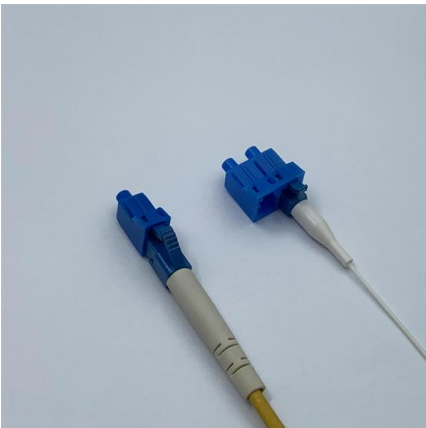

CABLE MANAGEMENT SYSTEMS - K?raç Metal

Our cable trays conforms to EN 61537:2007 (Cable Tray Systems & Cable Ladder Systems for Cable Management) and IEC 61537:2007 (Cable Tray Systems &

Cable Tray Technical Guide A practical guide to product selection and

Cable Tray Technical Guide A practical guide to product selection and installation This guide for engineers and installers has been developed by ABB as a practical reference regarding cable tray

Low Voltage Cable Tray

Premier Low Voltage Cable Tray Supplier in China
Low voltage cable trays originally come from aluminum, plastic, and galvanized steel materials. All cable trays that