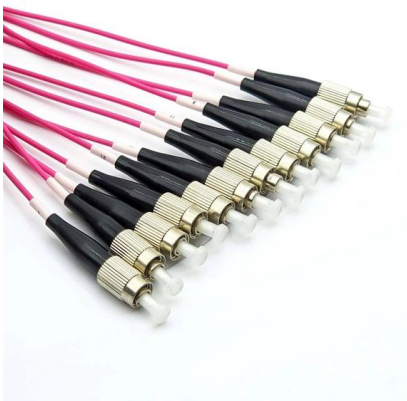

0 Huijue Metal Cable Tray Wholesale jobs in United States

Today's top 0 Huijue Metal Cable Tray Wholesale jobs in United States. Leverage your professional network, and get hired. New Huijue Metal Cable Tray Wholesale jobs added daily.