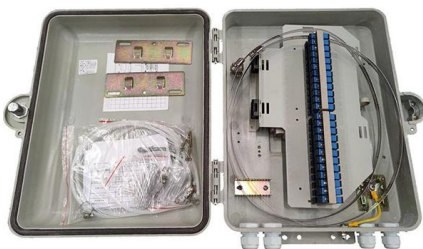

Cable tray

So, whether specifying a major new project, or simply refurbishing existing facilities, choose ABB cable tray to deliver the most effective, reliable and long lasting