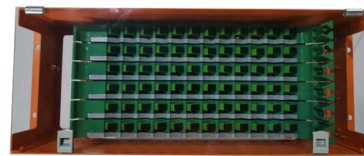

Cable transport carriage

Products Catalogs News & Trends Exhibitions
Cable transport carriage Skyline COBRA for uphill
and downhill logging Add to favorites Compare
this product