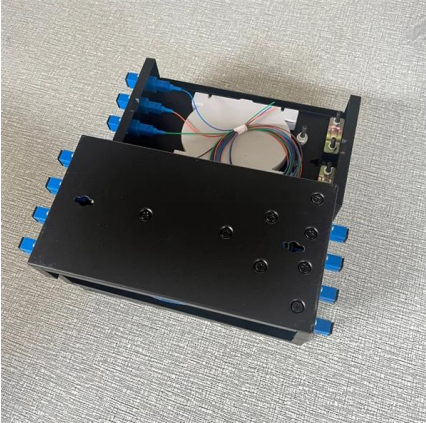

Tools & Home Improvement for Sale - Shop Cable Tray Cover with best deals at Lazada PH Lowest Prices Vouchers Cash on Delivery Easy Shopping!

B-Line (Eaton) 807A3090HB24 90 Degree Cable Tray Cover, 30 In

Shop 90 Degree Cable Tray Cover, 30 In. By B-Line (Eaton) (807A3090HB24) At Graybar, Your Trusted Resource For Cable Tray And Other B-Line (Eaton) Products.

Cable Tray Cover 30cm

Cable Tray Cover 30cm EUR 31,12 Ex. VAT Add to cart SKU: TRAYCOVER30CM Category: Mounting materials Tags: Mounting Materials, webshop Description REVIEWS